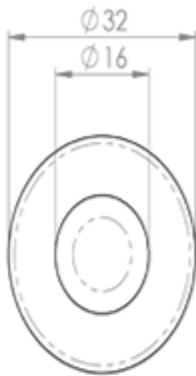

Cylinder Pattern Door Stop on Rose

Product Images

Description

A slimline and elegant rubber buffer tipped door stop on rose. The base rose unscrews allowing it to be mounted to the wall or skirting board. The main

body is then screwed back on for a neat concealed fit. Available in 2 sizes. Fixing screw supplied.

Technical Details

 CARLISLE BRASS

AA21

This drawing is the property of Carlisle Brass Limited. all design rights reserved

Specification

Additional Information

SKU	AA21 Range
Brands	Carlisle Brass
Technical	4,49
Line Drawings	AA21.pdf,AA23.PDF

Finishes:	Polished Brass
	Satin Chrome
	Polished Chrome
	Satin Nickel
	Polished Nickel
Sizes:	71mm x 16mm Dia.
	70mm x 16mm Dia.
	81mm x 16mm Dia.
	Blister Pack