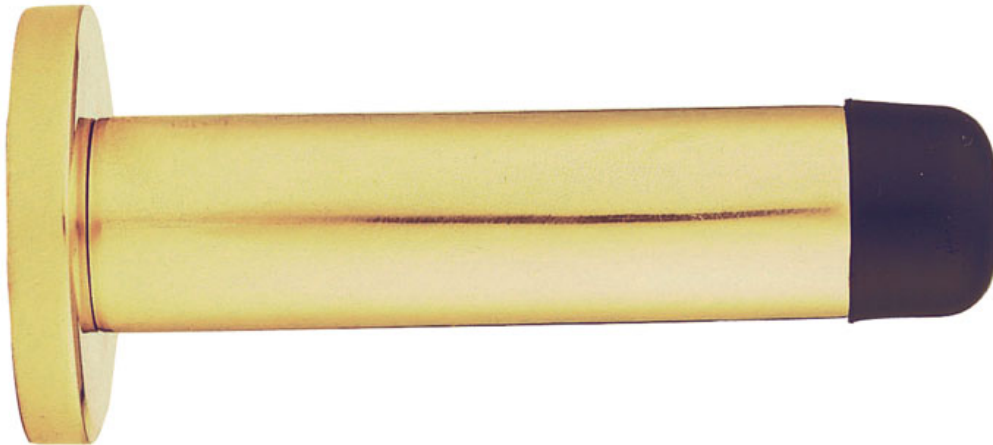

Cylinder Pattern Door Stop on Rose

Product Images

Description

A slimline and elegant rubber buffer tipped door stop on rose. The base rose unscrews allowing it to be mounted to the wall or skirting board. The main

body is then screwed back on for a neat concealed fit. Available in 2 sizes. Fixing screw supplied.

Technical Details

 CARLISLE BRASS

AA21

This drawing is the property of Carlisle Brass Limited. all design rights reserved

Specification

Additional Information

SKU	AA21 Range
Brands	Carlisle Brass
Technical	4,49
Line Drawings	AA21.pdf,AA23.PDF

Finishes:	Polished Brass
	Satin Chrome
	Polished Chrome
	Satin Nickel
	Polished Nickel
Sizes:	71mm x 16mm Dia.
	70mm x 16mm Dia.
	81mm x 16mm Dia.
	Blister Pack