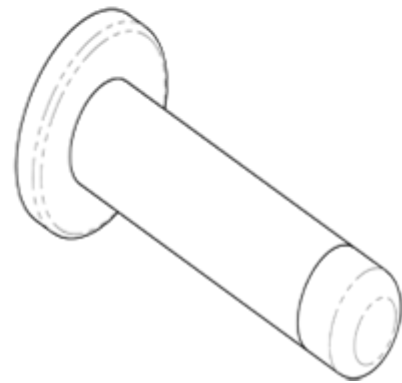

Cylinder Pattern Door Stop on Rose

Product Images

Description

A slimline and elegant rubber buffer tipped door stop on rose. The base rose unscrews allowing it to be mounted to the wall or skirting board. The main

body is then screwed back on for a neat concealed fit. Available in 2 sizes. Fixing screw supplied.

Technical Details

 CARLISLE BRASS

AA21

This drawing is the property of Carlisle Brass Limited. all design rights reserved

Specification

Additional Information

SKU	AA21 Range
Brands	Carlisle Brass
Technical	4,49
Line Drawings	AA21.pdf,AA23.PDF

Finishes:	Polished Brass
	Satin Chrome
	Polished Chrome
	Satin Nickel
	Polished Nickel
Sizes:	71mm x 16mm Dia.
	70mm x 16mm Dia.
	81mm x 16mm Dia.
	Blister Pack