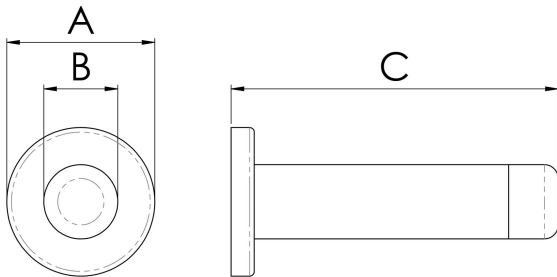

Cylinder Pattern Door Stop on Rose

AA21 Range

A slimline and elegant rubber buffer tipped door stop on rose. The base rose unscrews allowing it to be mounted to the wall or skirting board. The main body is then screwed back on for a neat concealed fit. Available in 2 sizes.