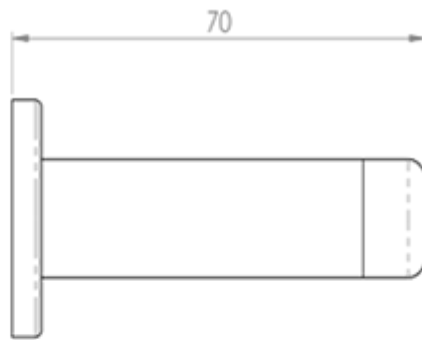

Cylinder Pattern Door Stop on Rose

Product Images

Description

A slimline and elegant rubber buffer tipped door stop on rose. The base rose unscrews allowing it to be mounted to the wall or skirting board. The main

body is then screwed back on for a neat concealed fit. Available in 2 sizes. Fixing screw supplied.

Technical Details

 CARLISLE BRASS

AA21

This drawing is the property of Carlisle Brass Limited. all design rights reserved

Specification

Additional Information

SKU	AA21 Range
Brands	Carlisle Brass
Technical	4,49
Line Drawings	AA21.pdf,AA23.PDF

Finishes:	Polished Brass
	Satin Chrome
	Polished Chrome
	Satin Nickel
	Polished Nickel
Sizes:	71mm x 16mm Dia.
	70mm x 16mm Dia.
	81mm x 16mm Dia.
	Blister Pack