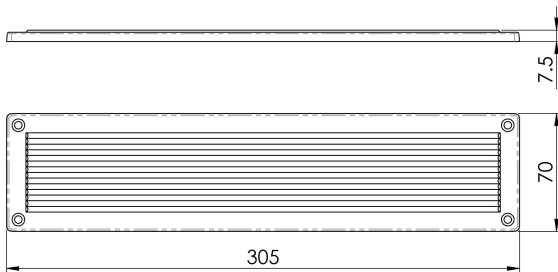

Queen Anne Finger Plate

M1002

A rectangular finger plate surrounded by a slender plain border which nicely accentuates the central Queen Anne lined pattern. Suitable for domestic and commercial use.