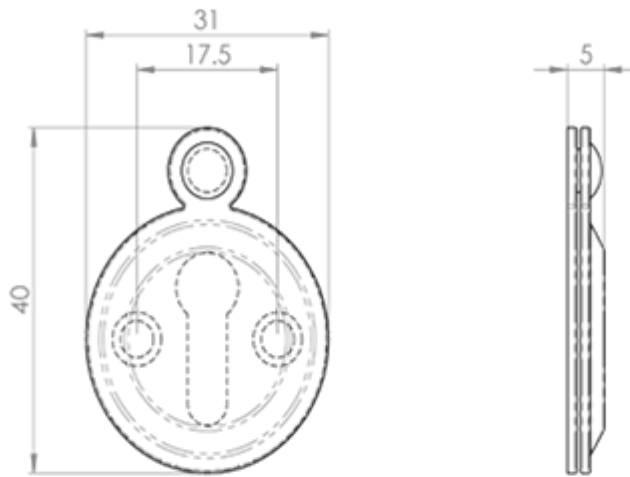

Description

Plain style covered keyhole escutcheon with the sliding flap swivelling at the top.

Technical Details

© CARLISLE BRASS

M42

This drawing is the property of Carlisle Brass Limited, all design rights reserved

Specification