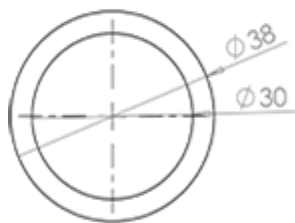

Floor Mounted Door Stop

Product Images

Description

Dome top with a substantial rubber circumference to protect doors. Concealed fixing. The lower section is screwed into the floor and the top is threaded

into the base. Comes with a 10 year mechanical guarantee. Available in different finishes.

Technical Details

DSF2020, 3020, 5020

Specification

Additional Information

Short Description	Floor Mounted Door Stop
SKU	DSF2020 Range
Brands	Carlisle Brass
Technical	4,49
Line Drawings	Floor Mounted Door Stop.pdf

Product Options

Finishes:	Polished Brass
	Satin Chrome
	Polished Chrome
Sizes:	38mm Dia. X 35mm