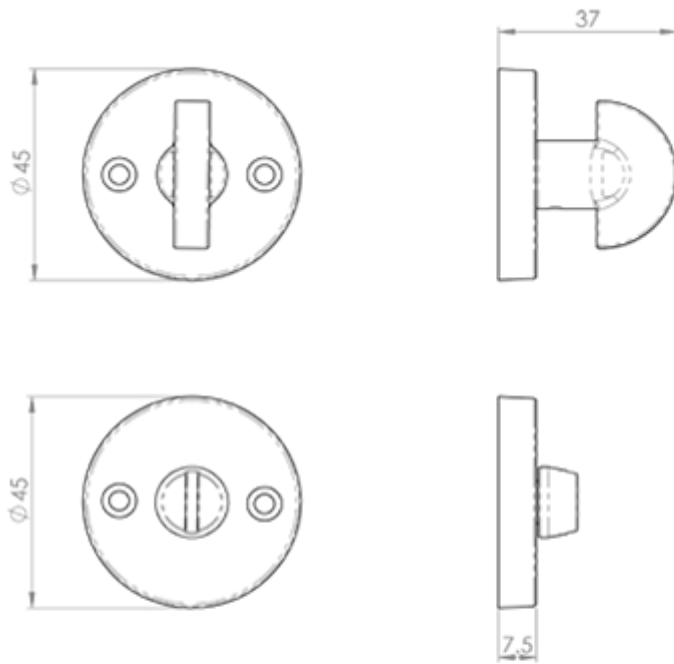

### Technical Details

---

**CARLISLE BRASS**

**B12**

This drawing is the property of Carlisle Brass Limited, all design rights reserved

**Specification**

**Additional Information**

Short Description	Turn and Release
SKU	B12CP
Barcode	5050245107656
Brands	Carlisle Brass
Finishes	Polished Chrome
Sizes	45mm Dia. with 4.9 x 67mm Spindle
Technical	4
Line Drawings	B12.PDF
Unit of Sale	Set