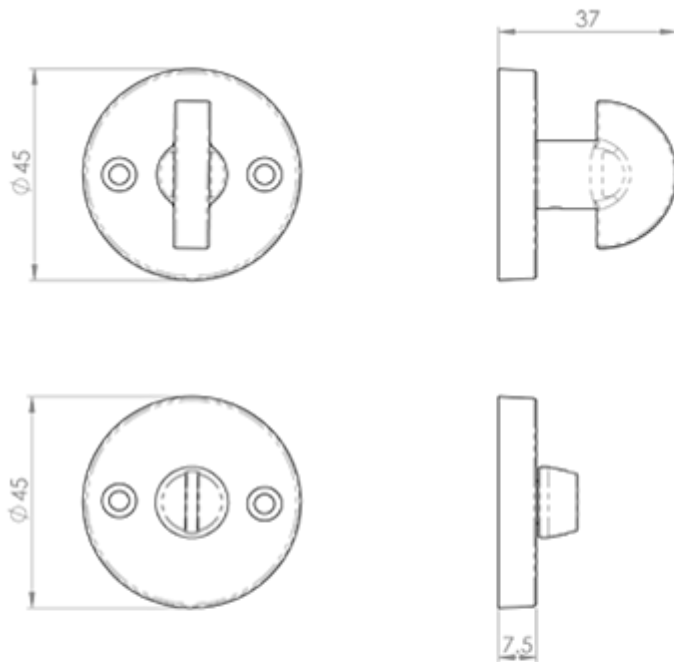

Plain Turn and Release

Product Images

Description

Slim style turn and release on a robust 8mm thick rose for use with bathroom locks. Comes with a 10 year mechanical guarantee and is Fire door rated. Suitable for domestic and commercial use.

Technical Details

B12

This drawing is the property of Carlisle Brass Limited, all design rights reserved

Specification

Additional Information

SKU	B12-CP
Brands	Carlisle Brass
Finishes	Polished Chrome
Sizes	45mm Dia. with 4.9 x 67mm Spindle
Technical	4
Line Drawings	B12.PDF