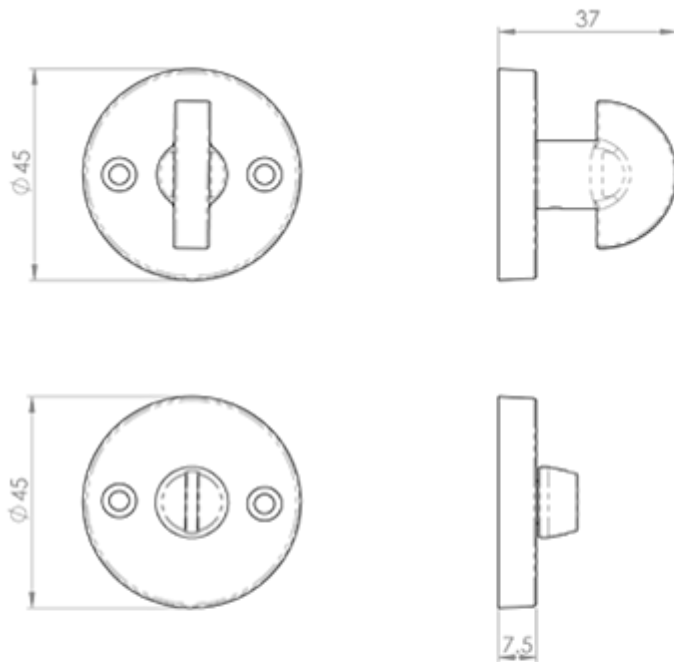

Plain Turn and Release

Product Images

Description

Slim style turn and release for use with bathroom locks.

[Click here for care instructions](#)

Technical Details

B12

This drawing is the property of Carlisle Brass Limited, all design rights reserved

Specification

Additional Information

Short Description	Turn and Release
SKU	B12
Barcode	5050245107632
Brands	Carlisle Brass
Finishes	Polished Brass
Sizes	45mm Dia. with 4.9 x 67mm Spindle
Technical	4
Line Drawings	B12.PDF
Unit of Sale	Set