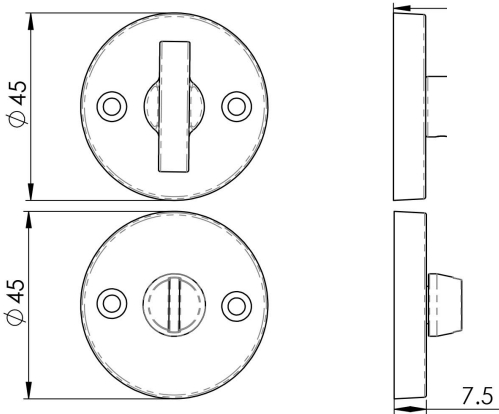

### B12 Range

Slim style turn and release on a robust 8mm thick rose for use with bathroom locks. Available in 5 finishes. Comes with a 10 year mechanical guarantee and is Fire door rated. Suitable for domestic and commercial use.