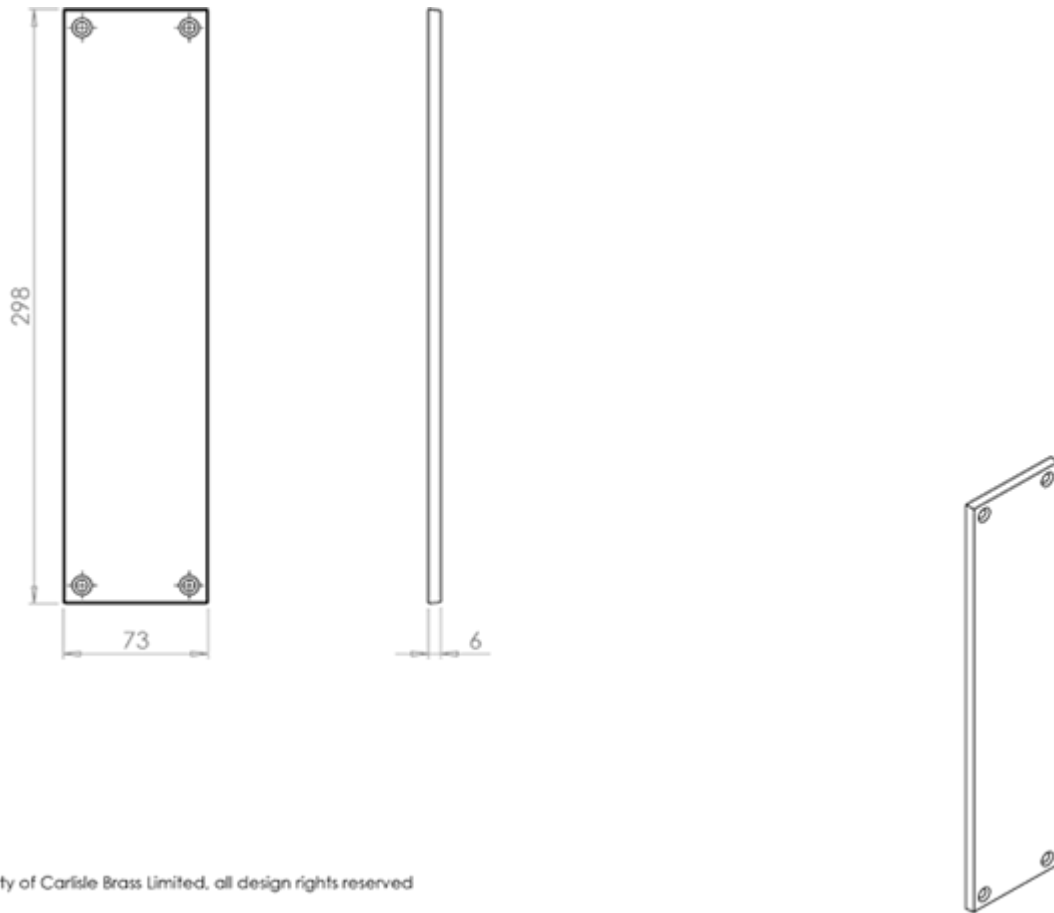

Plain Finger Plate

Product Images

Description

A plain style fingerplate, raised from the door by 6mm. Easy maintenance. Fire door rated. Suitable for domestic and commercial use. available in 3

finishes.

Technical Details

CARLISLE BRASS

M39

This drawing is the property of Carlisle Brass Limited, all design rights reserved

Specification

Additional Information

SKU	M39 Range
Brands	Carlisle Brass
Technical	4,49
Line Drawings	M39.PDF

Finishes:

Polished Chrome

Satin Chrome

Polished Brass

Sizes:

295mm x 70mm x 6mm