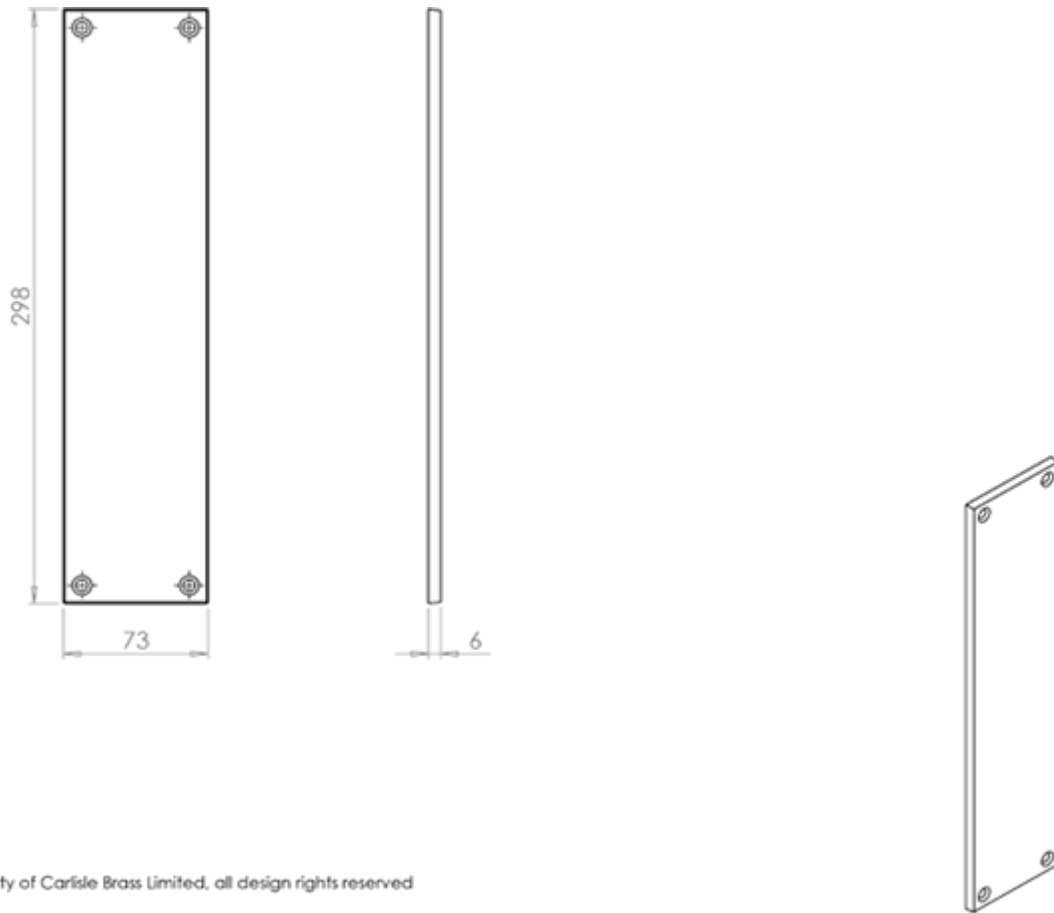

Plain Finger Plate

Product Images

Description

A plain style fingerplate, raised from the door by 6mm. Easy maintenance. Fire door rated. Suitable for domestic and commercial use. available in 3

finishes.

Technical Details

Specification

Additional Information

Short Description	Plain Finger Plate
SKU	M39 Range
Brands	Carlisle Brass
Technical	4,49
Line Drawings	M39.PDF

Product Options

Finishes:

Polished Chrome

Satin Chrome

Polished Brass

Sizes:

295mm x 70mm x 6mm