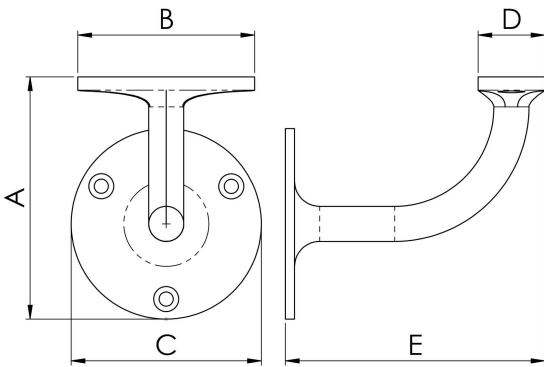

Heavyweight Handrail Bracket

AA84 Range

A sturdy bannister bracket which will hold all types of timber handrails.