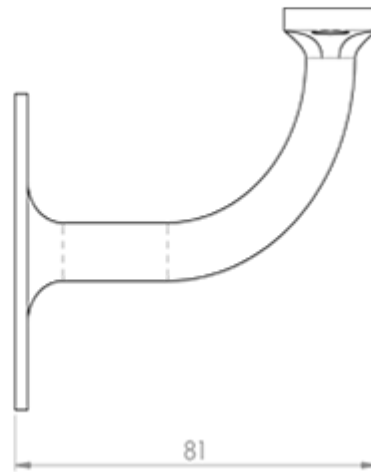

Heavyweight Handrail Bracket

Product Images

Description

A sturdy bannister bracket which will hold all types of timber handrails.

Technical Details

CARLISLE BRASS

AA84

This drawing is the property of Carlisle Brass Limited, all design rights reserved

Specification

Additional Information

SKU	AA84 Range
Brands	Carlisle Brass
Technical	4,49
Line Drawings	AA84.PDF,AA86.pdf

Product Options

Finishes:	Polished Chrome
	Polished Brass
	Satin Chrome
Sizes:	72mm Height, 78mm Projection
Options:	Blister Pack
	Boxed