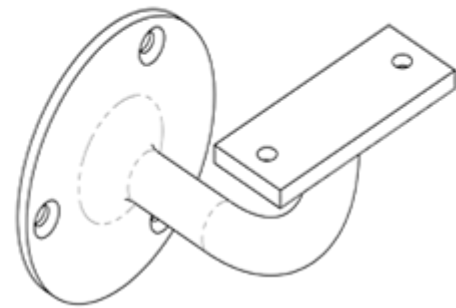

Heavyweight Handrail Bracket

Product Images

Description

A sturdy bannister bracket which will hold all types of timber handrails.

Technical Details

CARLISLE BRASS

AA84

This drawing is the property of Carlisle Brass Limited, all design rights reserved

Specification

Additional Information

SKU	AA84 Range
Brands	Carlisle Brass
Technical	4,49
Line Drawings	AA84.PDF,AA86.pdf

Product Options

Finishes:	Polished Chrome
	Polished Brass
	Satin Chrome
Sizes:	72mm Height, 78mm Projection
Options:	Blister Pack
	Boxed