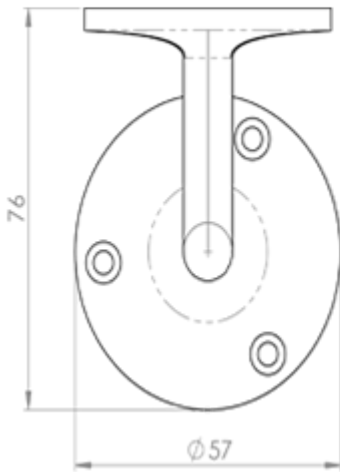

Heavyweight Handrail Bracket

Product Images

Description

A sturdy bannister bracket which will hold all types of timber handrails.

Technical Details

CARLISLE BRASS

AA84

This drawing is the property of Carlisle Brass Limited, all design rights reserved

Specification

Additional Information

SKU	AA84 Range
Brands	Carlisle Brass
Technical	4,49
Line Drawings	AA84.PDF,AA86.pdf

Product Options

Finishes:	Polished Chrome
	Polished Brass
	Satin Chrome
Sizes:	72mm Height, 78mm Projection
Options:	Blister Pack
	Boxed