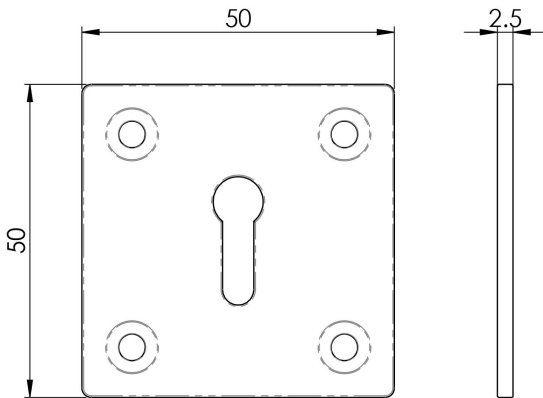

Square Escutcheon

AA4 Range

Escutcheon on a thin square plate. The plate has a screw hole in each of its radiused corners providing a secure fitting. Standard Lock, Oval and Euro profiles available.