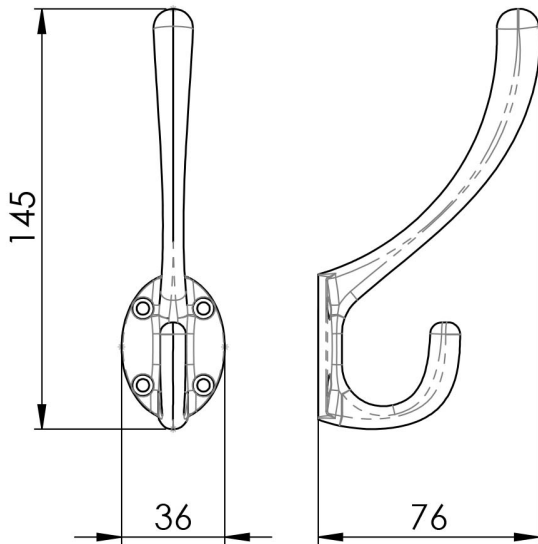

Hat and Coat Hook

AQ25 Range

A stylish heavyweight version of the conventional Victorian style. Noticeably heavier and chunkier than standard hat coat hooks. Ideal for bathrooms, cloakrooms and bedrooms. The 4 hole fixing on the backplate ensures a solid fitting.