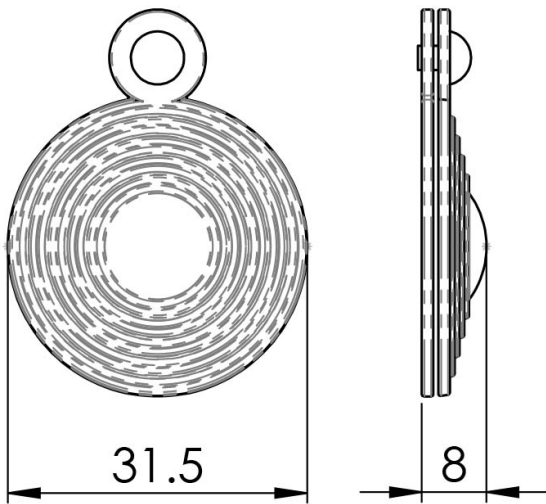

## Queen Anne Covered Escutcheon

**M1000 Range**

Reeded Queen Anne style covered keyhole escutcheon for use with standard key locks. Covered keyhole escutcheon with a circular ring patterned sliding flap pivoted at the top. Available in various finishes.