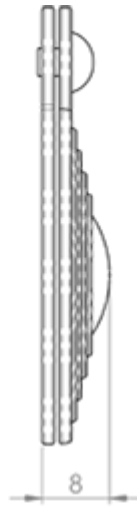

Queen Anne Covered Escutcheon

Product Images

Description

Reeded Queen Anne style covered keyhole escutcheon for use with standard key locks. Covered keyhole escutcheon with a circular ring patterned sliding flap pivoted at the top. Available in various finishes.

Technical Details

© CARLISLE BRASS

M1000

This drawing is the property of Carlisle Brass Limited, all design rights reserved

Specification

Additional Information

SKU	M1000
Brands	Carlisle Brass
Technical	4
Line Drawings	M1000.pdf

Product Options

Finishes:	Polished Chrome
	Satin Chrome
	Polished Brass
	Florentine Bronze
Sizes:	32mm Dia.