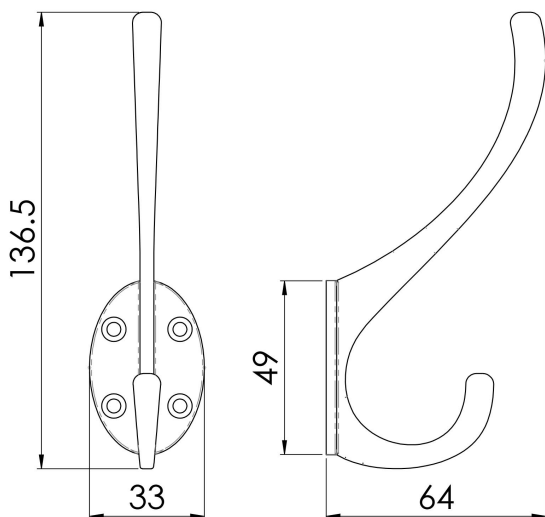

## Hat and Coat Hook

AA25CP

Hat and coat hook on an oval backplate with 4 screw holes for a secure fixing. The most popular and cost effective hat and coat hook - a classic Victorian design.carlislebrass.