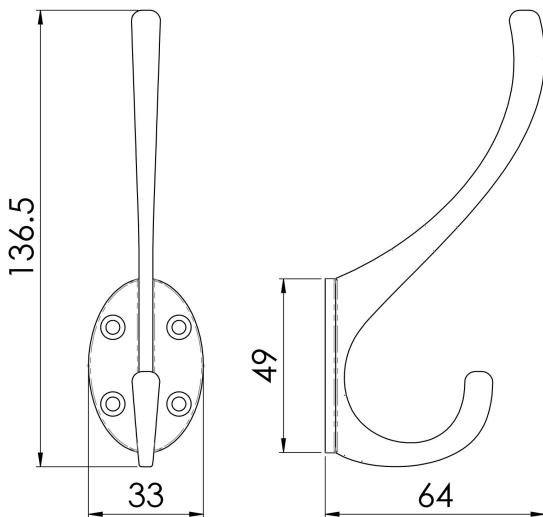

## Hat and Coat Hook

AA25

Hat and coat hook on an oval backplate with 4 screw holes for a secure fixing. The most popular and cost effective hat and coat hook - a classic Victorian design.carlislebrass.