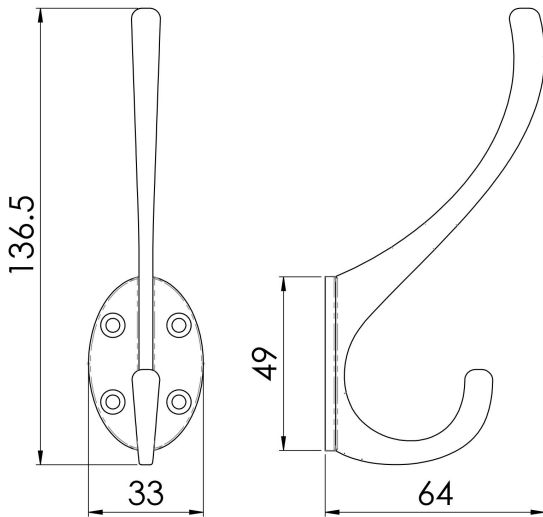

Hat and Coat Hook

AA25 Range

Hat and coat hook on an oval backplate with 4 screw holes for a secure fixing. The most popular and cost effective hat and coat hook - a classic Victorian design.