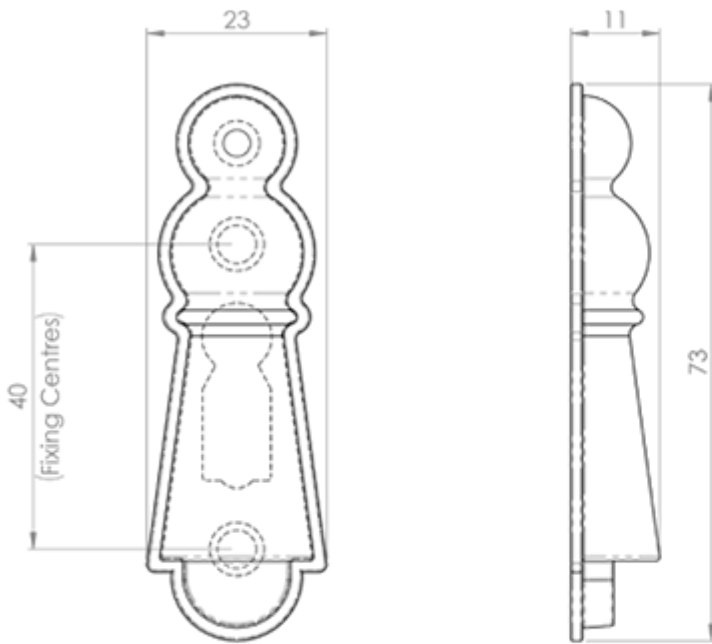

Delamain Large Covered Escutcheon

Product Images

Description

A large and imposing covered escutcheon with an intricate heavy sliding cover which swings in front of the slimmer keyplate to expose a traditional

keyhole profile. Ideal for front doors to suit standard lever mortice deadlocks.

[Click here for care instructions](#)

Technical Details

DK4

This drawing is the property of Carlisle Brass Limited, all design rights reserved

Specification

Additional Information

Short Description	Large Covered Escutcheon
SKU	DK4CP
Barcode	5050245144781
Brands	Carlisle Brass
Finishes	Polished Chrome
Sizes	70mm x 23mm
Technical	4
Line Drawings	DK4.PDF
Unit of Sale	Each