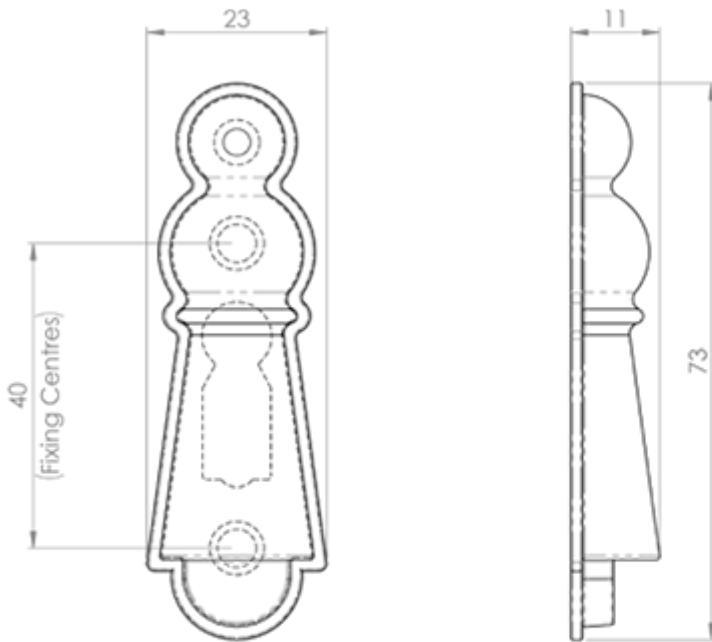

### Product Images

---

## Description

---

A large and imposing covered escutcheon with an intricate heavy sliding cover which swings in front of the slimmer keyplate to expose a traditional keyhole profile. Ideal for front doors to suit standard lever mortice deadlocks.

## Technical Details

---

DK4

This drawing is the property of Carlisle Brass Limited, all design rights reserved

## Additional Information

---

Short Description	Large Covered Escutcheon
SKU	DK4
Barcode	5050245144798
Brands	Delamain
Finishes	Polished Brass
Sizes	70mm x 23mm
Technical	4
Line Drawings	DK4.PDF
Unit of Sale	Each