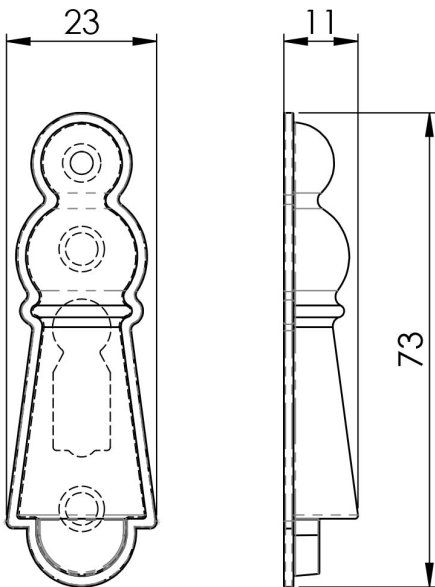

## Delamain Large Covered Escutcheon

**DK4 Range**

A large and imposing covered escutcheon with an intricate heavy sliding cover which swings in front of the slimmer keyplate to expose a traditional keyhole profile. Ideal for front doors to suit standard lever mortice deadlocks.