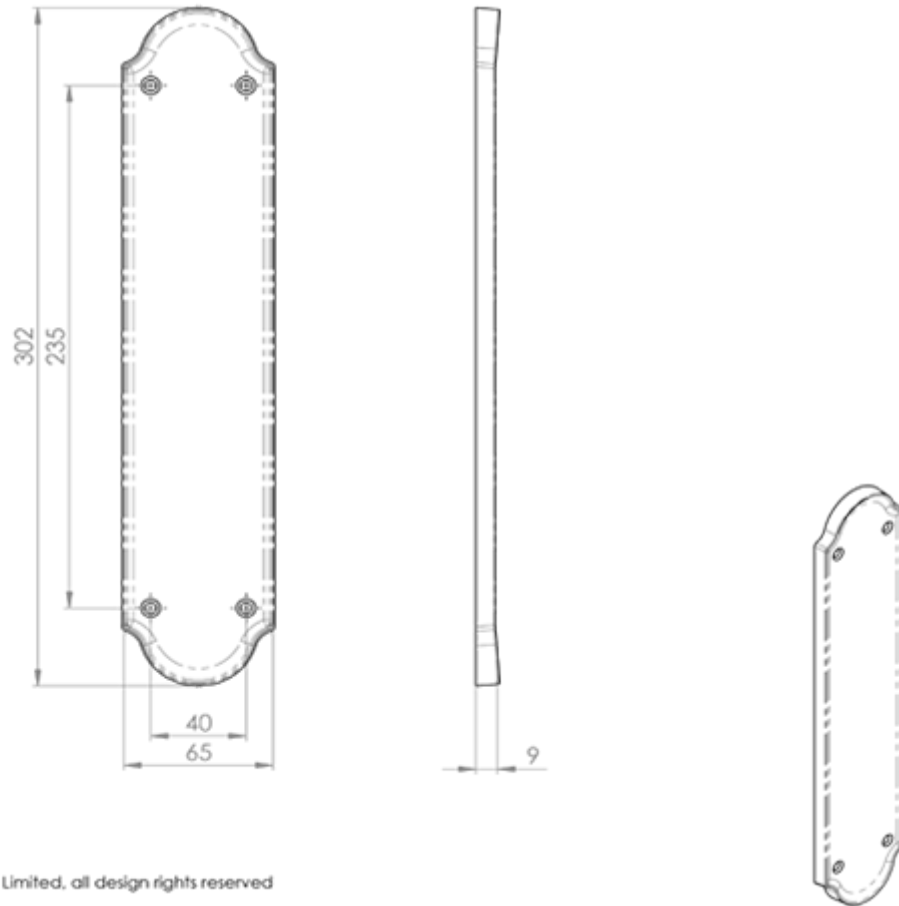

## Finger Plate Shaped End

### Product Images

---

### Description

---

An elegantly shaped finger plate with a curved shoulder design and a raised edged border accentuating the profile. Suitable for domestic and commercial use.

© CARLISLE BRASS

DL20

This drawing is the property of Carlisle Brass Limited, all design rights reserved

Specification

Additional Information

SKU	DL20
Brands	Carlisle Brass
Finishes	Polished Brass
Sizes	305mm x 64mm
Technical	4
Line Drawings	DL20.pdf