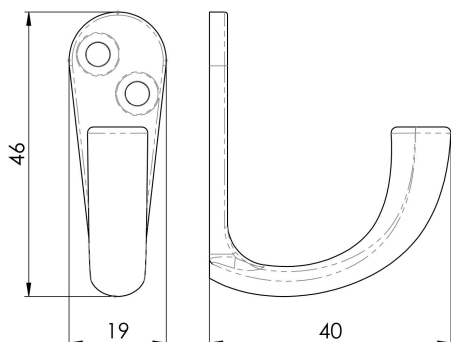

Victorian Robe Hook

AA26CP

One piece robe hook which extends below the oval fixing plate. The 2 screw holes ensure a secure fixing. A basic Victorian robe hook, ideal for bathrooms, cloakrooms and bedrooms, a practical solution when fitted to the back of the door.