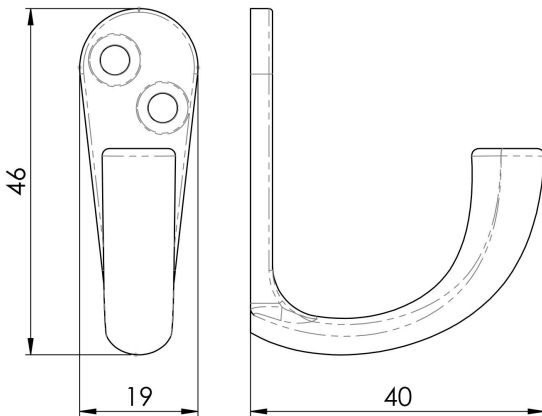

Victorian Robe Hook

AA26CP

One piece robe hook which extends below the oval fixing plate. The 2 screw holes ensure a secure fixing. A basic Victorian robe hook, ideal for bathrooms, cloakrooms and bedrooms, a practical solution when fitted to the back of the door.