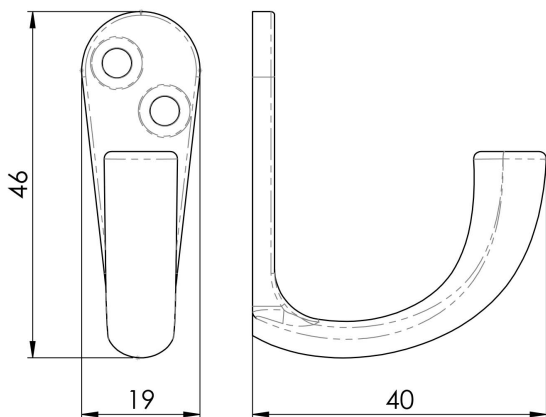

Victorian Robe Hook

AA26SC

One piece robe hook which extends below the oval fixing plate. The 2 screw holes ensure a secure fixing. A basic Victorian robe hook, ideal for bathrooms, cloakrooms and bedrooms, a practical solution when fitted to the back of the door.