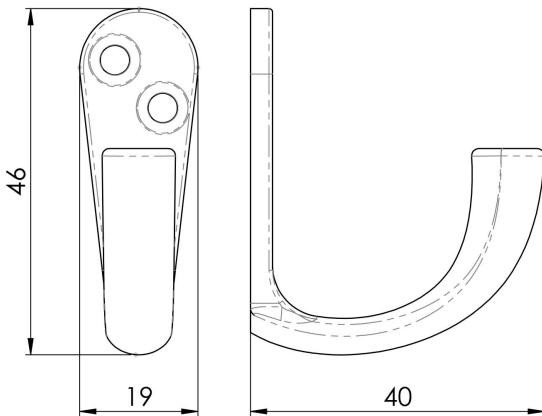

Victorian Robe Hook

AA26 Range

One piece robe hook which extends below the oval fixing plate. The 2 screw holes ensure a secure fixing. A basic Victorian robe hook, ideal for bathrooms, cloakrooms and bedrooms, a practical solution when fitted to the back of the door.