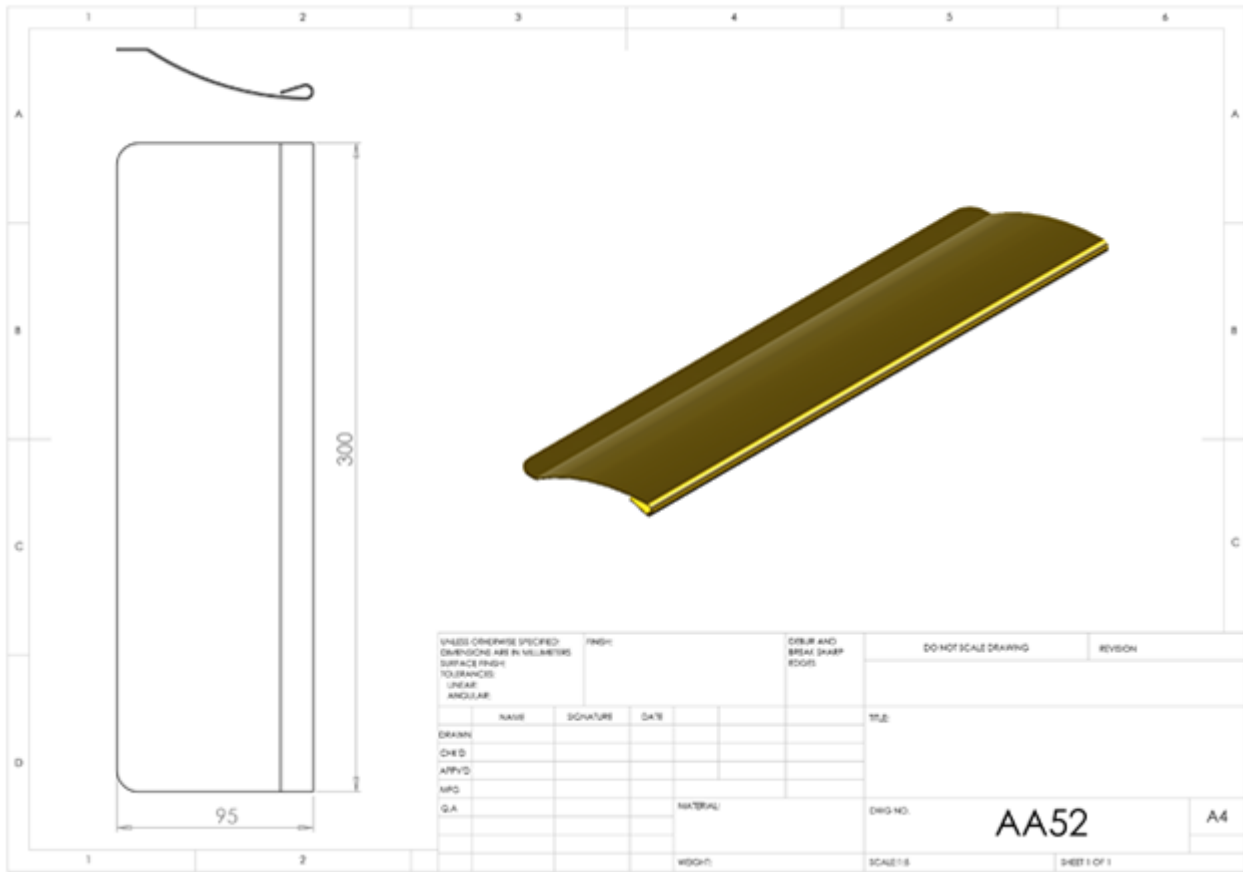

Specification

Additional Information

SKU	AA52 Range
Brands	Carlisle Brass
Technical	4,49
Line Drawings	AA52.PDF,AA53.PDF,AA54.PDF,AA56.PDF