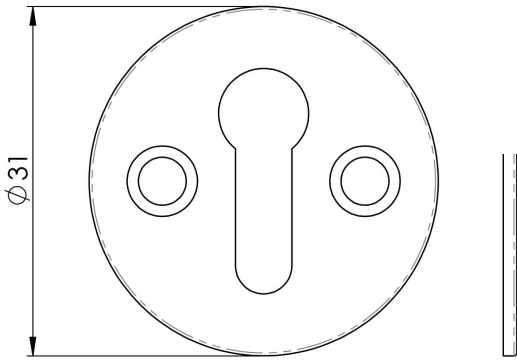

Flat Escutcheon

M41 Range

Round uncovered flat plate escutcheon with a standard keyhole profile.