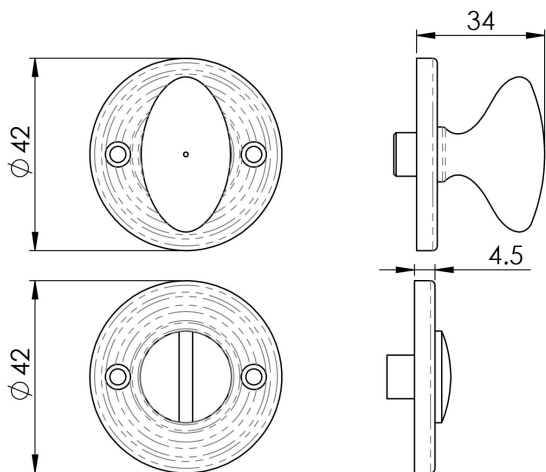

Oval Thumbturn and Release

AQ133 Range

A stylish bathroom turn and release which particularly compliments Reeded or Queen-Anne knob furniture. Comes with a 10 year mechanical guarantee.