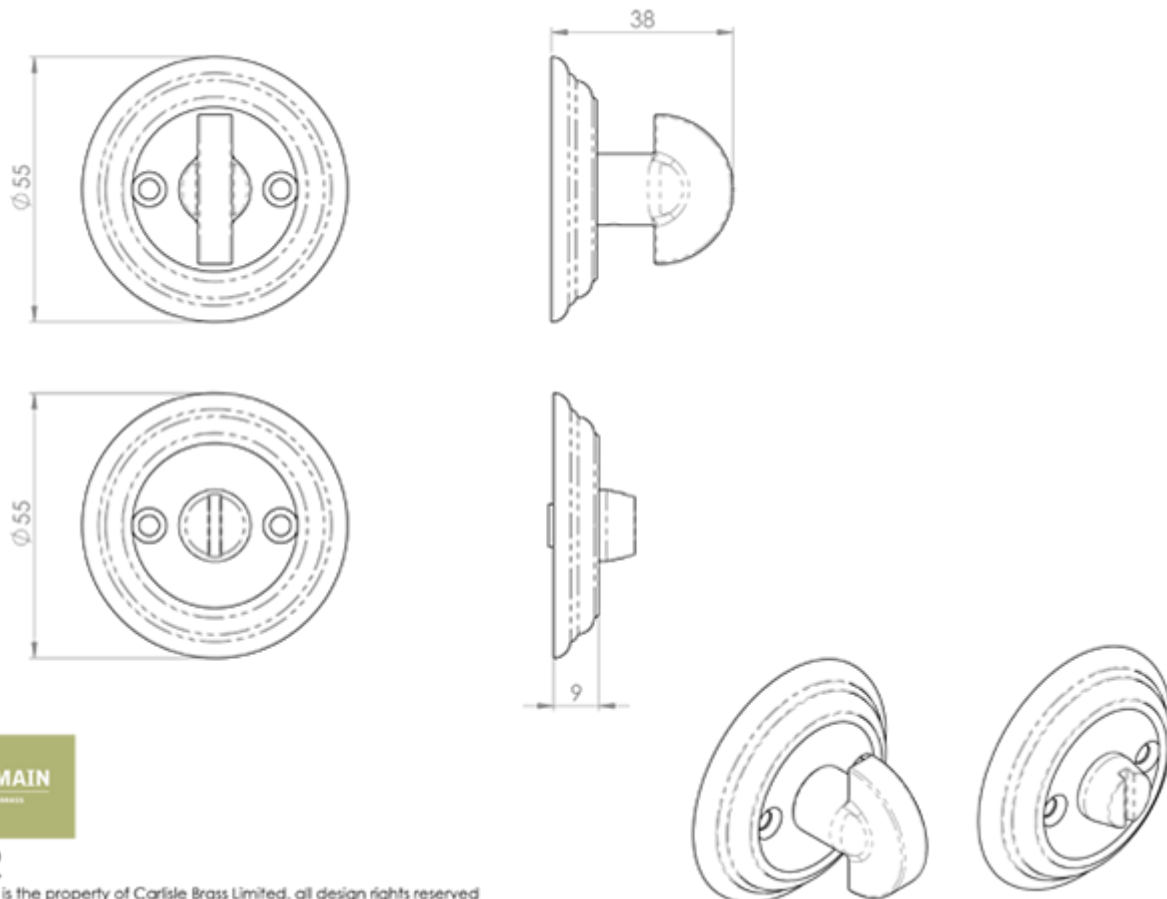

Delamain Large Turn and Release

Product Images

Description

Bathroom turn and release set to compliment the Delamain door knob range. Use of a separate deadbolt is required). Comes with a 10 year mechanical guarantee.

Technical Details

DK12

This drawing is the property of Carlsle Brass Limited, all design rights reserved

Specification

Additional Information

SKU	DK12SC
Brands	Delamain
Finishes	Satin Chrome
Sizes	55mm Dia.
Technical	4
Line Drawings	DK12.PDF
Unit of Sale	Set