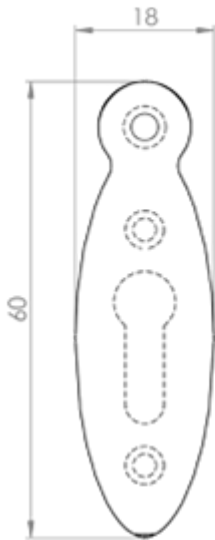

Technical Details

CARLISLE BRASS

AQ45

This drawing is the property of Carlisle Brass Limited, all design rights reserved

Specification

Additional Information

SKU	AQ45-CP
Brands	Carlisle Brass
Finishes	Polished Chrome
Sizes	60mm x 18mm
Technical	4
Line Drawings	AQ45.PDF