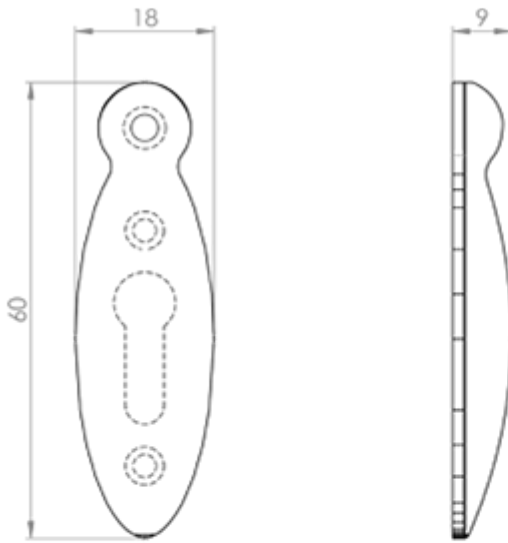

Pear Drop Covered Escutcheon

Product Images

Description

A stylish pear-drop style escutcheon for standard keyway locks. The cover pivots at the top to reveal the slim keyplate. Screw fixing points above and

below the keyhole profile.

Technical Details

© CARLISLE BRASS

AQ45

This drawing is the property of Carlisle Brass Limited, all design rights reserved

Specification

Additional Information

SKU	AQ45-SC
Brands	Carlisle Brass
Finishes	Satin Chrome
Sizes	60mm x 18mm
Technical	4
Line Drawings	AQ45.PDF