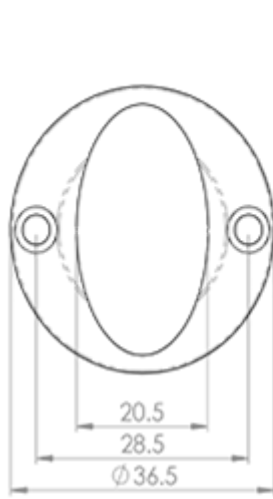

Oval Thumb Turn

Product Images

Description

Oval thumb turn to suit a rack bolt A solid brass oval thumb turn on circular rose with a hardened steel spline which operates a mortice security bolt. Progressive turning of the oval turn will move the rack bolt. Comes with a 10 year mechanical guarantee.

Technical Details

CARLISLE BRASS

AA33

This drawing is the property of Carlisle Brass Limited, all design rights reserved

Specification

Additional Information

| | |
|---------------|----------------|
| SKU | AA33BA |
| Brands | Carlisle Brass |
| Finishes | Black Antique |
| Sizes | 38mm Dia. |
| Technical | 4 |
| Line Drawings | AA33.PDF |