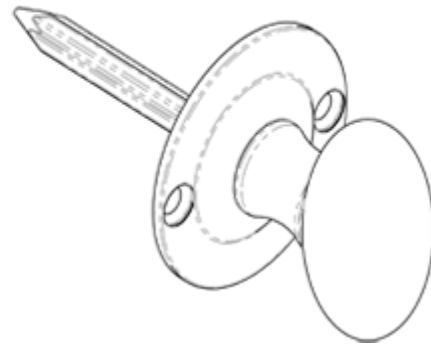

Oval Thumb Turn

Product Images

Description

Oval thumb turn to suit a rack bolt A solid brass oval thumb turn on circular rose with a hardened steel spline which operates a mortice security bolt. Progressive turning of the oval turn will move the rack bolt. Comes with a 10 year mechanical guarantee.

Technical Details

CARLISLE BRASS

AA33

This drawing is the property of Carlisle Brass Limited, all design rights reserved

Specification

Additional Information

| | |
|---------------|----------------|
| SKU | AA33BA |
| Brands | Carlisle Brass |
| Finishes | Black Antique |
| Sizes | 38mm Dia. |
| Technical | 4 |
| Line Drawings | AA33.PDF |