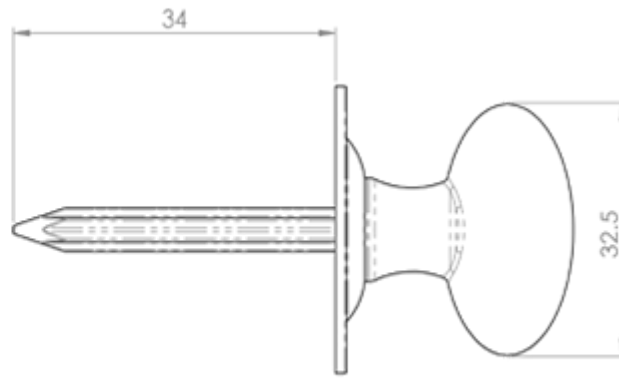

Oval Thumb Turn

Product Images

Description

Oval thumb turn to suit a rack bolt A solid brass oval thumb turn on circular rose with a hardened steel spline which operates a mortice security bolt. Progressive turning of the oval turn will move the rack bolt. Comes with a 10 year mechanical guarantee.

Technical Details

CARLISLE BRASS

AA33

This drawing is the property of Carlisle Brass Limited, all design rights reserved

Specification

Additional Information

| | |
|---------------|----------------|
| SKU | AA33BA |
| Brands | Carlisle Brass |
| Finishes | Black Antique |
| Sizes | 38mm Dia. |
| Technical | 4 |
| Line Drawings | AA33.PDF |