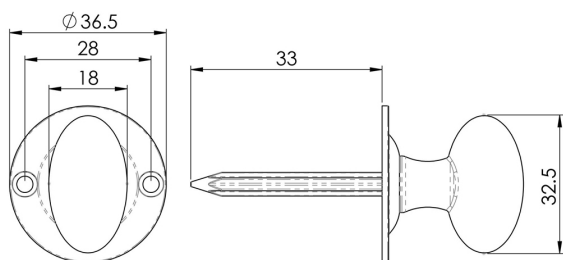

## Oval Thumbturn

### AA33 Range

- Solid Brass
- 37mm Diameter Rose
- 33mm Length Spline Spindle
- Supplied with a Hardened Steel spline
- Works with our DSB8225's
- Comes with a 10 Year Mechanical Guarantee