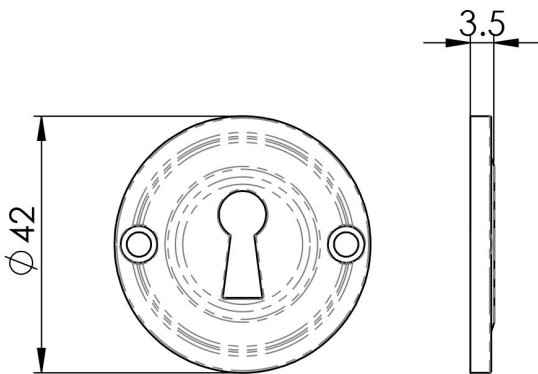

## Small Escutcheon

### AQ41 Range

Standard Keyhole Profile. A round uncovered heavier keyhole escutcheon with a classical period appearance. A prominent rounded ridge encompassing the keyhole lends a distinctive style to this escutcheon and elevates it from the ordinary flat plate versions. Available in various finishes.