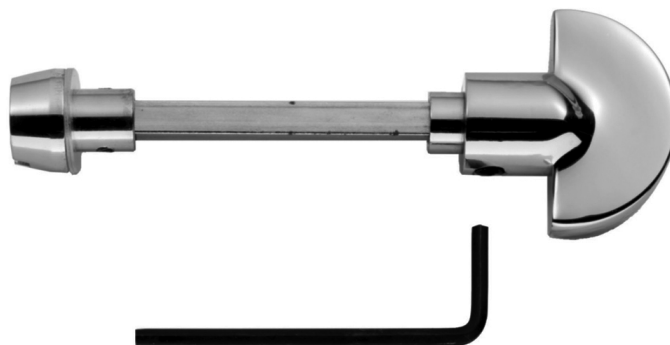

Spare Turn and Release

SP104CP

A slim half moon turn with a coin release to operate bathroom locks. For use with levers on a wc bathroom backplate. Available in different finishes.