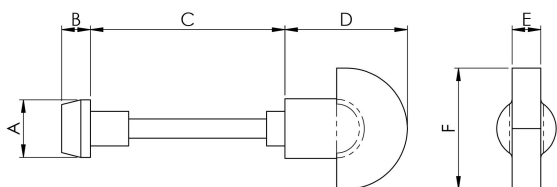

Spare Turn and Release

SP104CP

A slim half moon turn with a coin release to operate bathroom locks. For use with levers on a wc bathroom backplate. Available in different finishes.