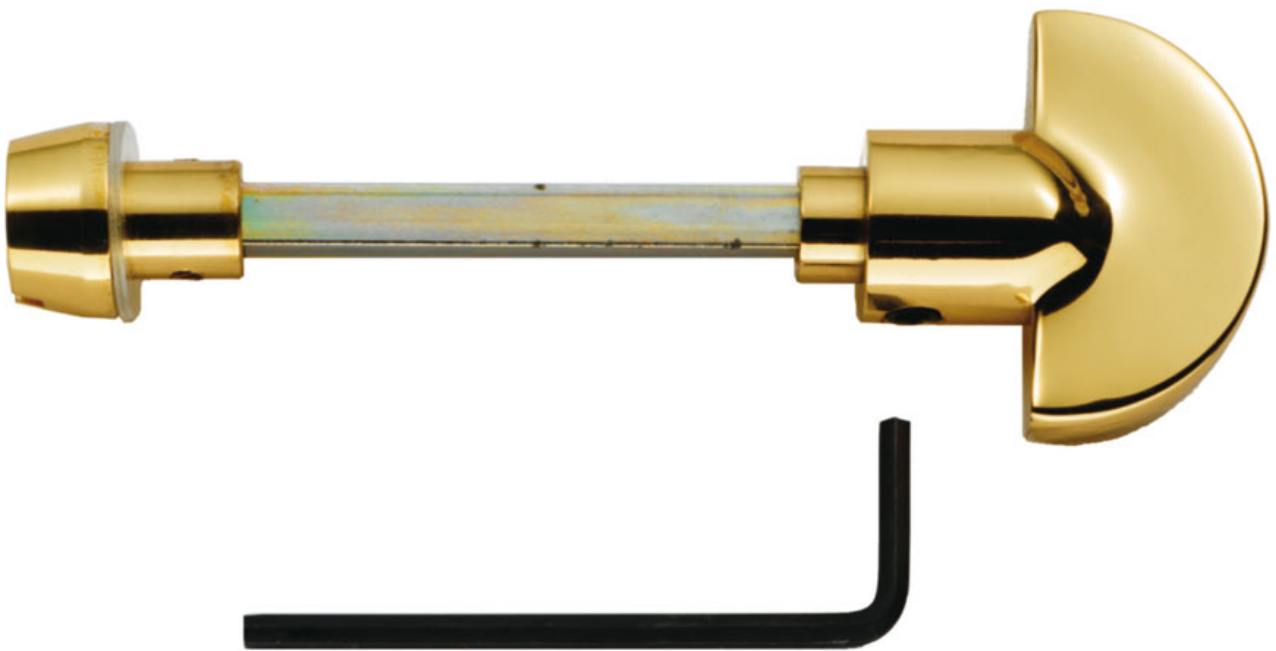

Spare Turn & Release

Product Images

Description

A slim half moon turn with a coin release to operate bathroom locks. For use with levers on a wc bathroom backplate. Available in different finishes and a

Long Version for wider than standard doors..

Specification

Additional Information

SKU	SP104 Range
Brands	Carlisle Brass
Technical	4

Product Options

Finishes:	Polished Chrome
	Satin Chrome
	Stainless Brass
	Polished Brass
	Florentine Bronze
Options:	Standard 67mm Spindle
	Longer 80mm Spindle
Sizes:	5mm Spindle
	5mm x 80mm Spindle