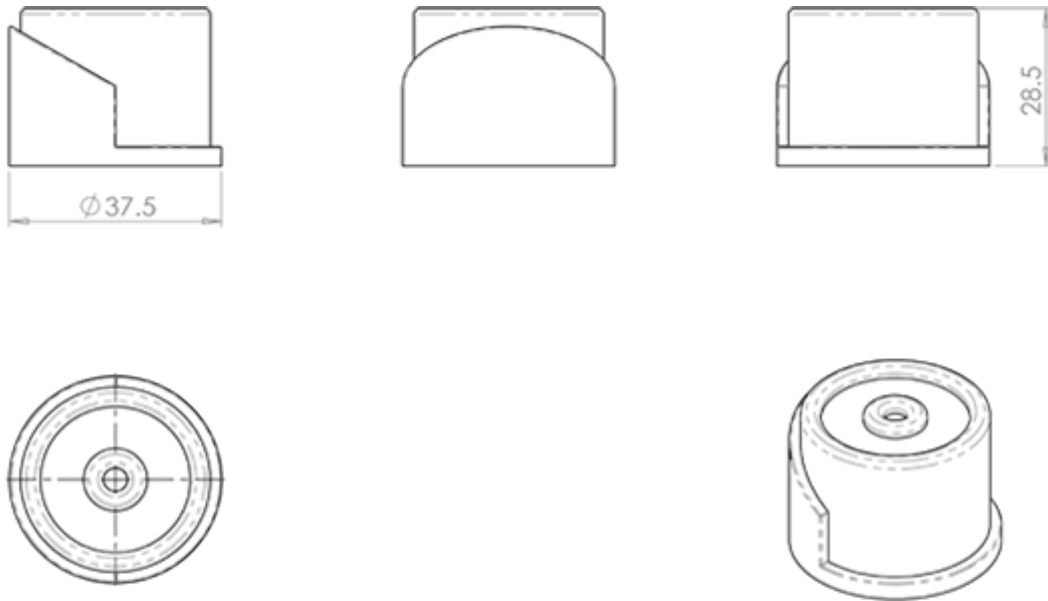

Round Floor Mounted Door Stop

Product Images

Description

Round door stop floor mounted. A substantial round rubber buffer partially encased in an angled metal wall casing. One side exposes the rubber fully for door contact and the other side is encased ensuring a firm hold to withstand repeated knocks.

Technical Details

CARLISLE BRASS

AA24

This drawing is the property of Carlisle Brass Limited. all design rights reserved

Specification

Additional Information

SKU	AA24
Brands	Carlisle Brass
Finishes	Polished Brass
Sizes	38mm Dia.
Technical	4
Line Drawings	AA24.PDF