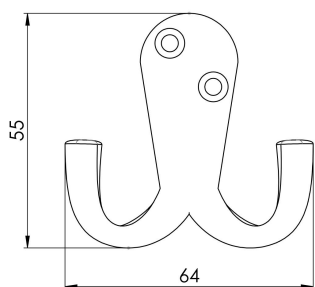

Victorian Double Robe Hook

AA27CP

One piece double robe hook which extends below the oval fixing plate. The 2 screw holes ensure a secure fixing. Ideal for bathrooms, cloakrooms and bedrooms, a practical solution when fitted to the back of the door.