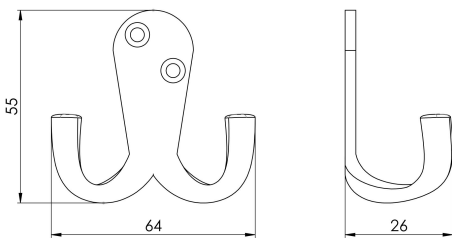

## Victorian Double Robe Hook

AA27CP

One piece double robe hook which extends below the oval fixing plate. The 2 screw holes ensure a secure fixing. Ideal for bathrooms, cloakrooms and bedrooms, a practical solution when fitted to the back of the door.