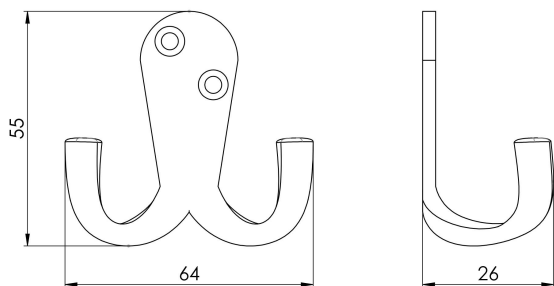

Victorian Double Robe Hook

AA27

One piece double robe hook which extends below the oval fixing plate. The 2 screw holes ensure a secure fixing. Ideal for bathrooms, cloakrooms and bedrooms, a practical solution when fitted to the back of the door.