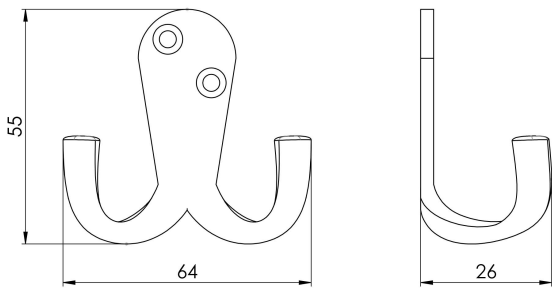

Victorian Double Robe Hook

AA27 Range

One piece double robe hook which extends below the oval fixing plate. The 2 screw holes ensure a secure fixing. Ideal for bathrooms, cloakrooms and bedrooms, a practical solution when fitted to the back of the door.