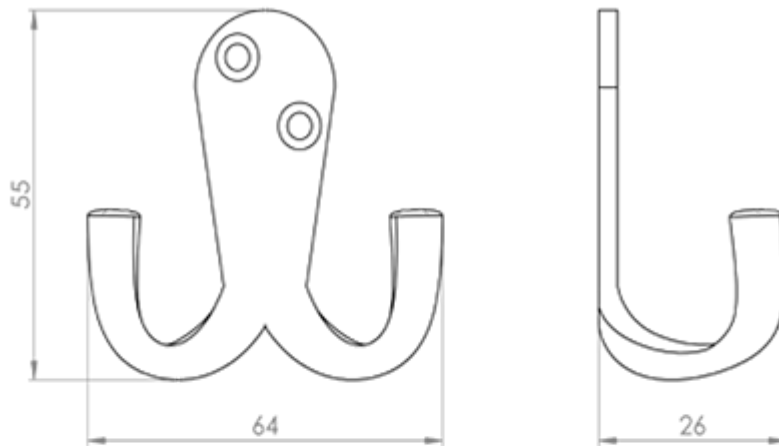

Victorian Double Robe Hook

Product Images

Description

One piece double robe hook which extends below the oval fixing plate. The 2 screw holes ensure a secure fixing. Ideal for bathrooms, cloakrooms and

bedrooms, a practical solution when fitted to the back of the door.

Technical Details

 CARLISLE BRASS

AA27

This drawing is the property of Carlisle Brass Limited, all design rights reserved

Specification

Additional Information

SKU	AA27 Range
Brands	Carlisle Brass
Technical	4,49
Line Drawings	AA27.pdf

Finishes:

Polished Chrome

Polished Brass

Satin Chrome

Sizes:

51mm

Blister Pack