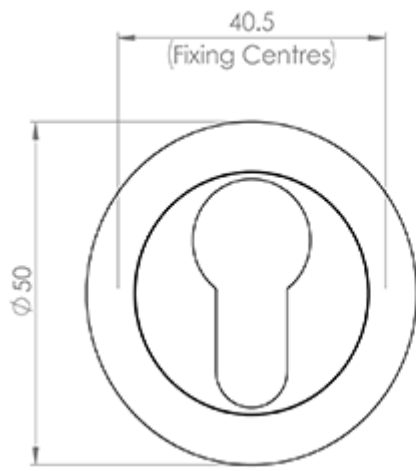

Euro Profile Escutcheon in Polished Brass

Product Images

Description

A modernistic concealed fix Euro lock profile escutcheon with a threaded screw on outer rose. The inner rose has numerous fixing points accommodating bolt through fixings as well as conventional screws. This 50mm x 10mm thick escutcheon provides an excellent accompaniment to substantial levers on rose.

Technical Details

© CARLISLE BRASS

AA1

This drawing is the property of Carlisle Brass Limited, all design rights reserved

Specification

Additional Information

SKU	AA1
Brands	Carlisle Brass
Finishes	Polished Brass
Options	Euro Profile
Sizes	50mm Dia.
Features	Concealed Fix, Screw on Rose
Technical	4
Line Drawings	AA1.PDF