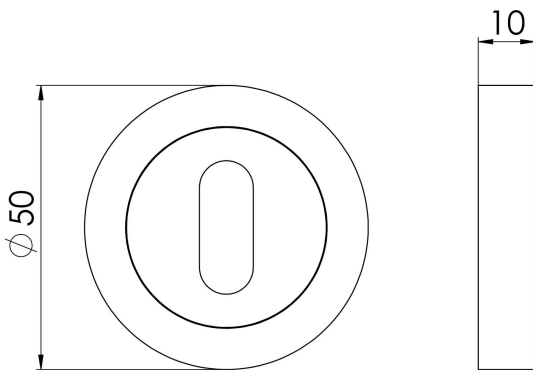

Standard Profile Escutcheon in Polished Chrome

AA3CP

A modernistic concealed fix standard keyhole profile escutcheon with a threaded screw on outer rose. The inner rose has numerous fixing points accommodating bolt through fixings as well as conventional screws. This 50mm x 10mm thick escutcheon provides an excellent accompaniment to substantial levers on rose.