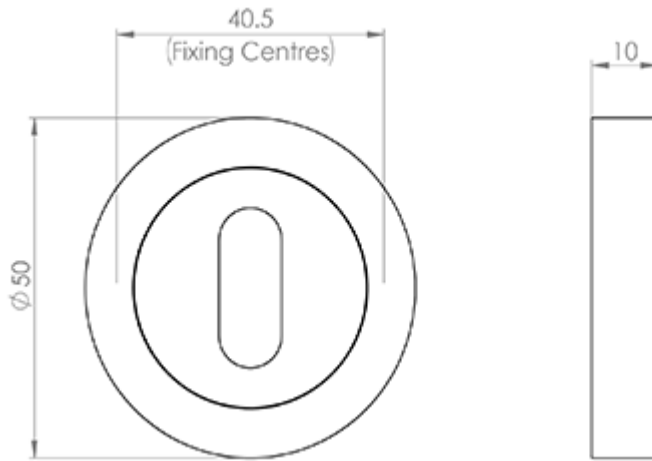

Standard Profile Escutcheon in Polished Chrome

Product Images

Description

A modernistic concealed fix standard keyhole profile escutcheon with a threaded screw on outer rose. The inner rose has numerous fixing points accommodating bolt through fixings as well as conventional screws. This 50mm x 10mm thick escutcheon provides an excellent accompaniment to substantial levers on rose.

Technical Details

© CARLISLE BRASS

AA3

This drawing is the property of Carlisle Brass Limited, all design rights reserved

Specification

Additional Information

SKU	AA3-CP
Brands	Carlisle Brass
Finishes	Polished Chrome
Options	Standard Profile
Sizes	50mm Dia.
Features	Concealed Fix, Screw on Rose
Technical	4
Line Drawings	AA3.PDF