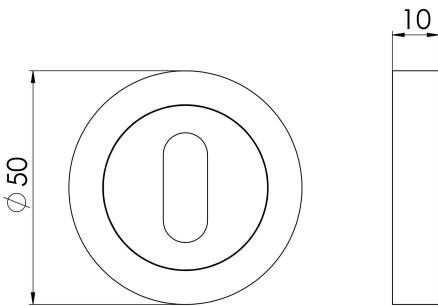

Standard Profile Escutcheon in Polished Brass

AA3

A modernistic concealed fix standard keyhole profile escutcheon with a threaded screw on outer rose. The inner rose has numerous fixing points accommodating bolt through fixings as well as conventional screws. This 50mm x 10mm thick escutcheon provides an excellent accompaniment to substantial levers on rose.