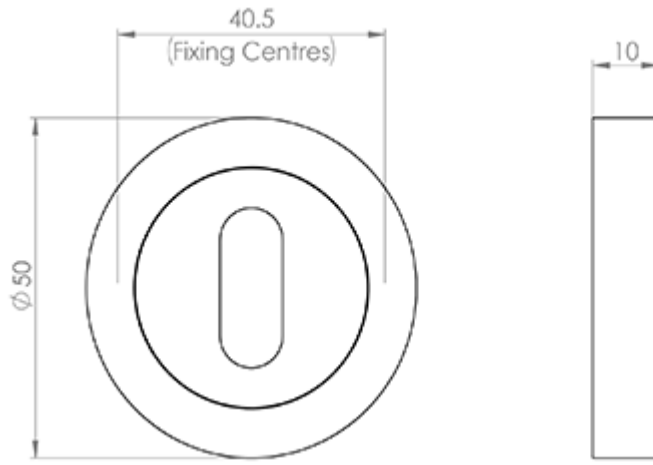

Standard Profile Escutcheon in Polished Brass

Product Images

Description

A modernistic concealed fix standard keyhole profile escutcheon with a threaded screw on outer rose. The inner rose has numerous fixing points accommodating bolt through fixings as well as conventional screws. This 50mm x 10mm thick escutcheon provides an excellent accompaniment to substantial levers on rose.

Technical Details

© CARLISLE BRASS

AA3

This drawing is the property of Carlisle Brass Limited, all design rights reserved

Specification

Additional Information

SKU	AA3
Brands	Carlisle Brass
Finishes	Polished Brass
Options	Standard Profile
Sizes	50mm Dia.
Features	Concealed Fix, Screw on Rose
Technical	4
Line Drawings	AA3.PDF
Unit of Sale	Each