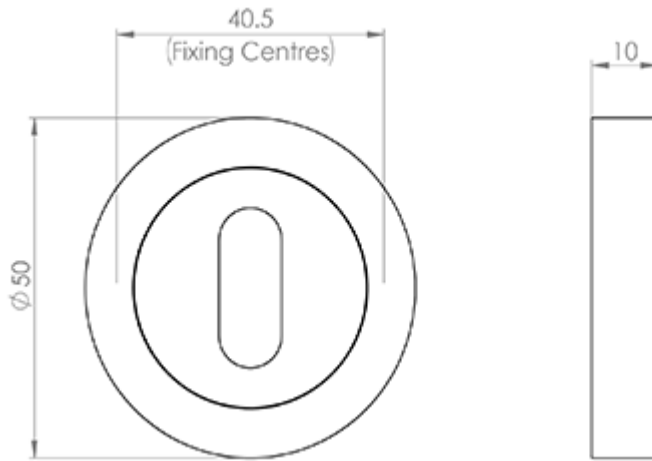

Standard Profile Escutcheon in Satin Chrome

Product Images

Description

A modernistic concealed fix standard keyhole profile escutcheon with a threaded screw on outer rose. The inner rose has numerous fixing points accommodating bolt through fixings as well as conventional screws. This 50mm x 10mm thick escutcheon provides an excellent accompaniment to substantial levers on rose.

Technical Details

© CARLISLE BRASS

AA3

This drawing is the property of Carlisle Brass Limited, all design rights reserved

Specification

Additional Information

SKU	AA3SC
Brands	Carlisle Brass
Finishes	Satin Chrome
Options	Standard Profile
Sizes	50mm Dia.
Features	Concealed Fix, Screw on Rose
Technical	4
Line Drawings	AA3.PDF
Unit of Sale	Each