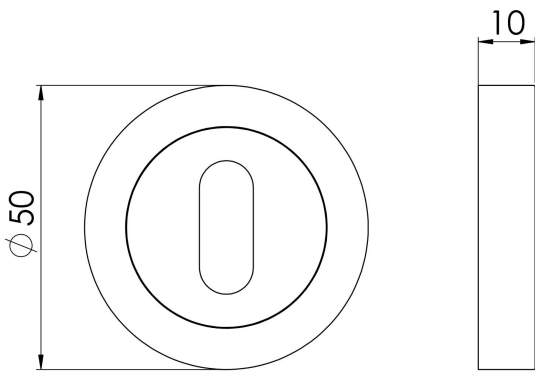

Standard Profile Escutcheon in Satin Chrome

AA3SC

A modernistic concealed fix standard keyhole profile escutcheon with a threaded screw on outer rose. The inner rose has numerous fixing points accommodating bolt through fixings as well as conventional screws. This 50mm x 10mm thick escutcheon provides an excellent accompaniment to substantial levers on rose.