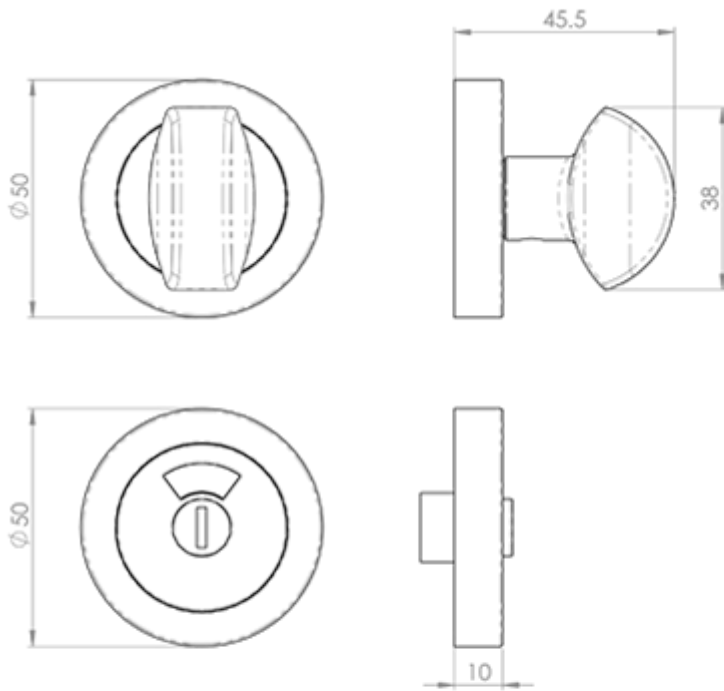

CARLISLE BRASS

AQ11

This drawing is the property of Carlisle Brass Limited. all design rights reserved

Specification

Additional Information

SKU	AQ11SC
Brands	Carlisle Brass
Finishes	Satin Chrome
Options	With Indicator
Sizes	50mm Dia. with 4.9mm x 67mm Spindle
Features	Concealed Fix, Screw on Rose
Technical	4
Line Drawings	AQ11.PDF
Unit of Sale	Set