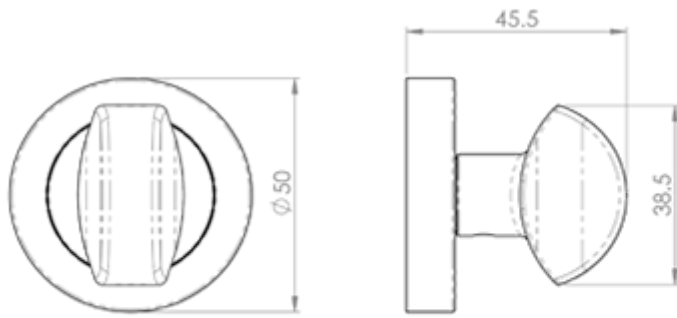

Standard Turn and Release in Polished Chrome

Product Images

Description

Chunky turn and release on a concealed fix 2 part screw on round rose c/w 4.9mm spindle to fit standard bathroom locks. Comes with a 10 year mechanical guarantee and is suitable for domestic and commercial use.

Technical Details

AQ12

This drawing is the property of Carlisle Brass Limited, all design rights reserved

Specification

Additional Information

| | |
|---------------|-------------------------------------|
| SKU | AQ12CP |
| Brands | Carlisle Brass |
| Finishes | Polished Chrome |
| Options | Without Indicator |
| Sizes | 50mm Dia. with 4.9mm x 67mm Spindle |
| Features | Concealed Fix, Screw on Rose |
| Technical | 4 |
| Line Drawings | AQ12.PDF |
| Unit of Sale | Set |