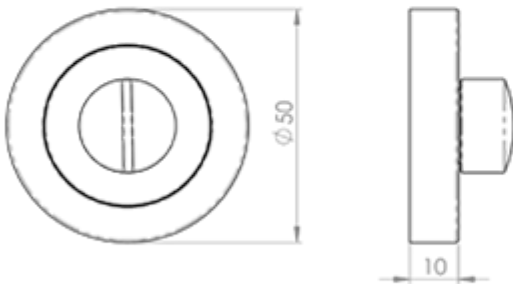

mechanical guarantee and is suitable for domestic and commercial use.

Technical Details