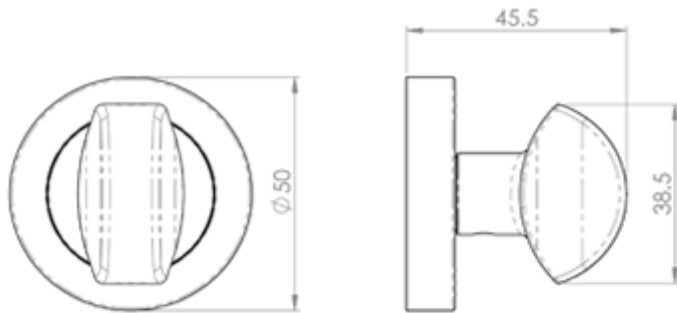

mechanical guarantee and is suitable for domestic and commercial use.

Technical Details