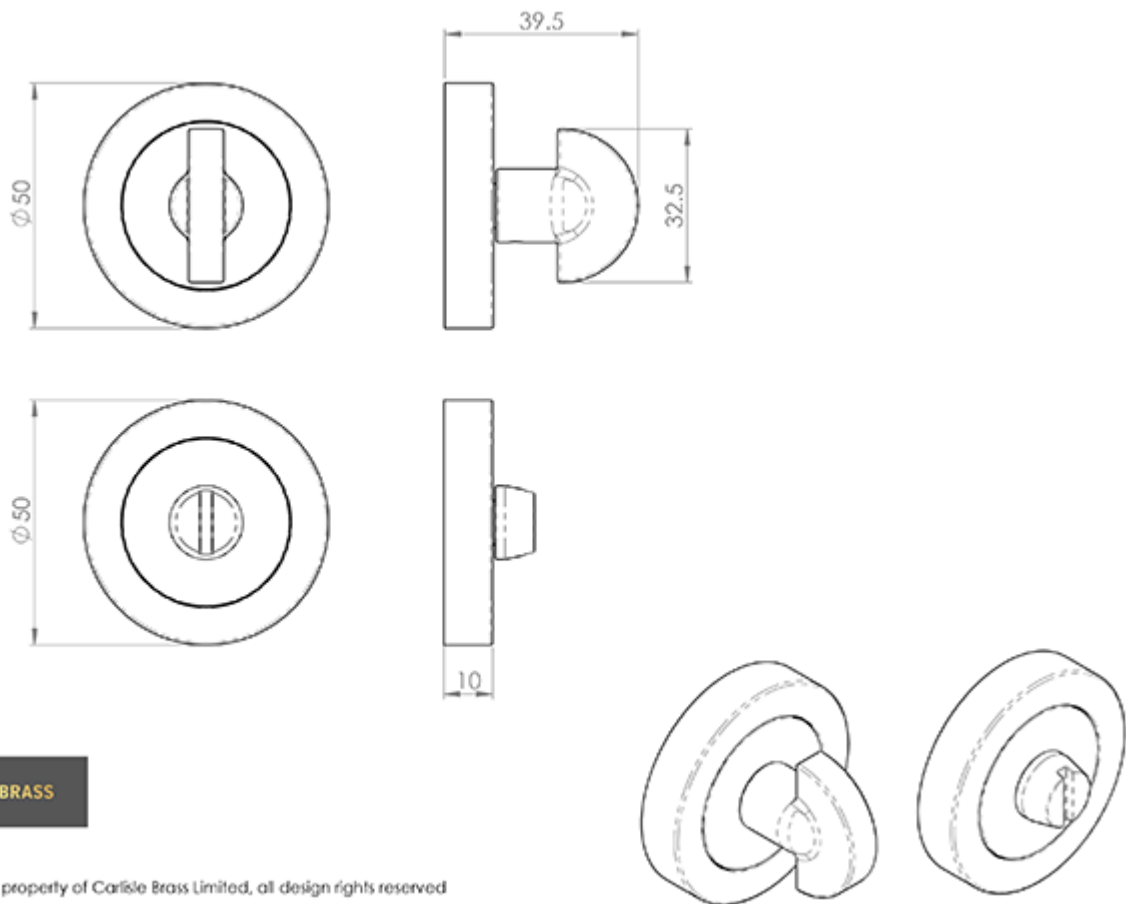

guarantee and is suitable for domestic and commercial use.

[Click here for care instructions](#)

Technical Details

© CARLISLE BRASS

AA12

This drawing is the property of Carlisle Brass Limited, all design rights reserved

Specification