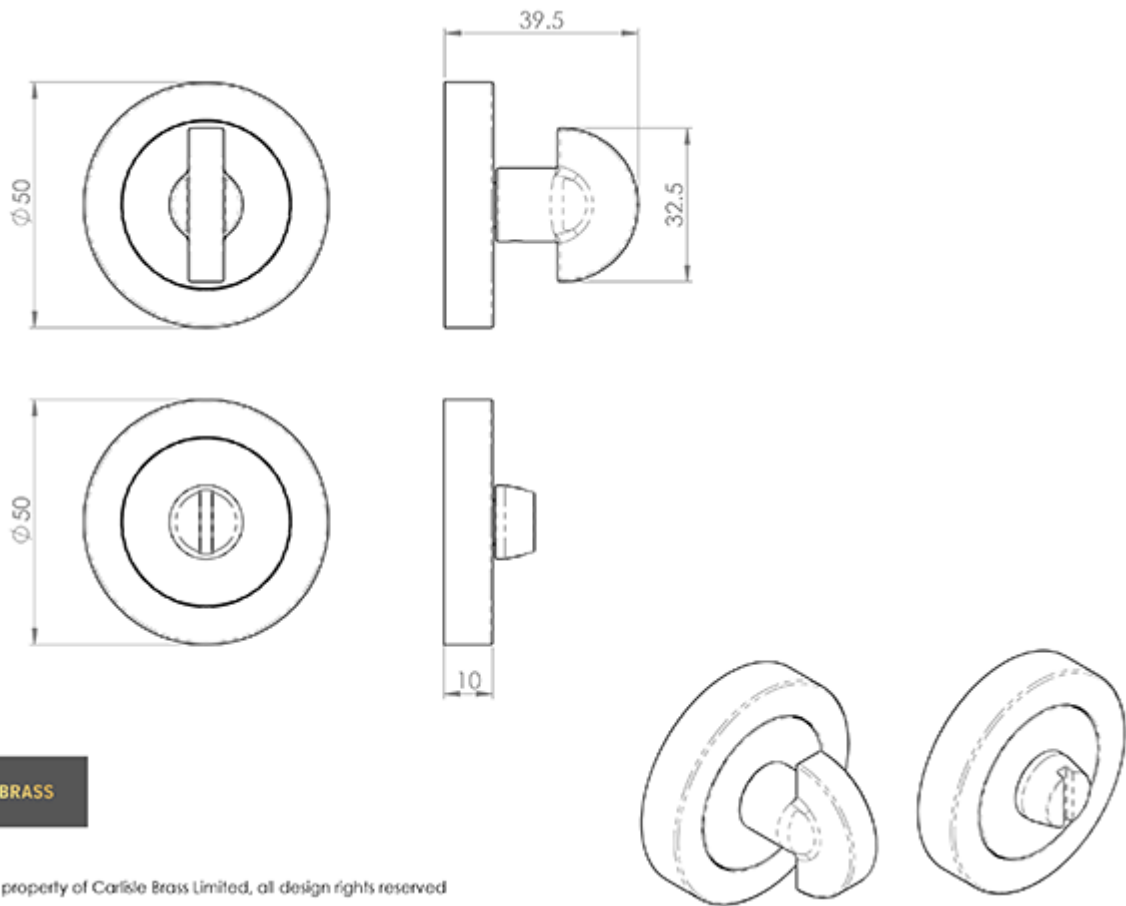

Turn and Release Long Spindle In Polished Chrome

Product Images

Description

Slim half moon shaped turn with release on a concealed fix rose. Coin release permits access in an emergency. Comes with longer spindle for wider doors. Comes with a 10 year mechanical guarantee and is suitable for domestic and commercial use.

[Click here for care instructions](#)

Technical Details

© CARLISLE BRASS

AA12

This drawing is the property of Carlisle Brass Limited, all design rights reserved

Specification

Additional Information

Short Description	Turn and Release with longer spindle.
SKU	AA12LCP
Barcode	5050245101647
Brands	Carlisle Brass
Finishes	Polished Chrome
Options	Longer 80mm Spindle
Sizes	50mm with 4.9mm x 80mm Spindle
Features	Concealed Fix, Screw on Rose, comes with a Longer Spindle for wider than standard doors
Technical	4
Line Drawings	AA12.pdf
Unit of Sale	Set