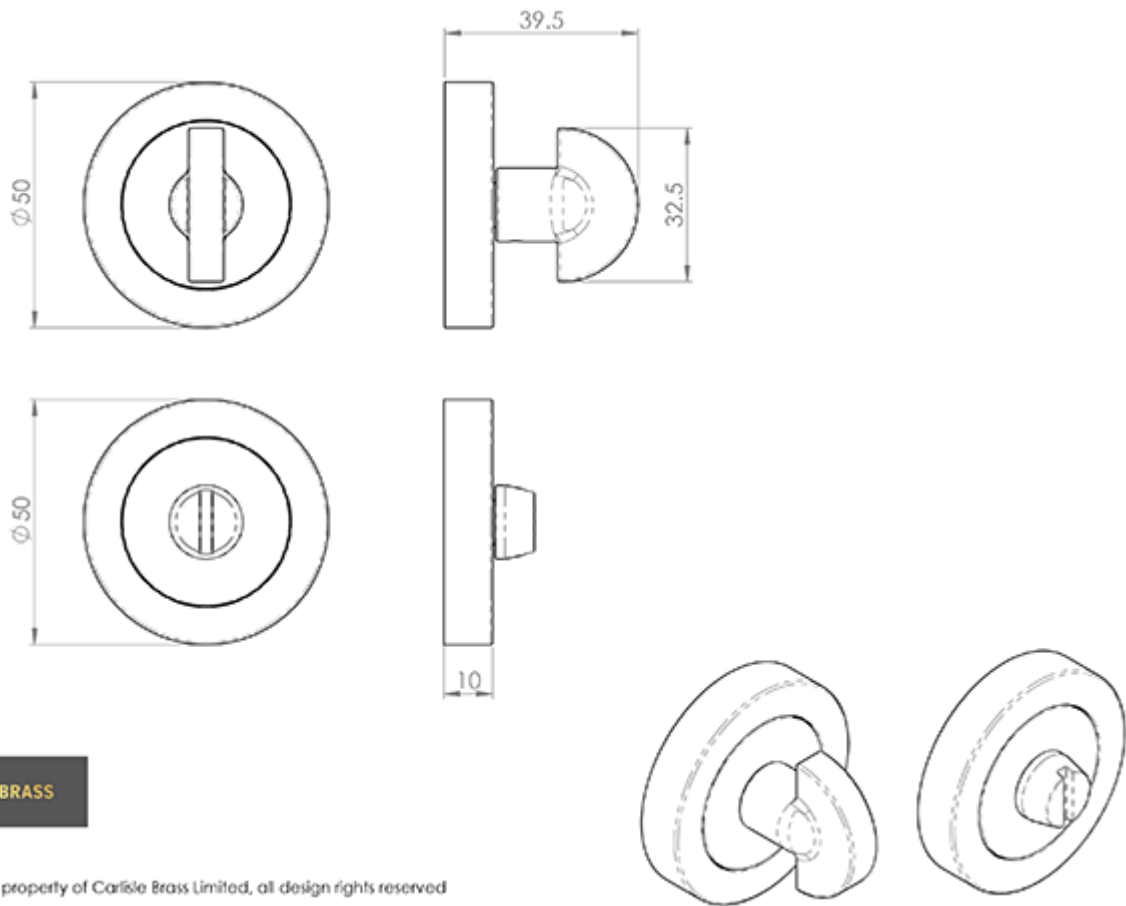

Turn and Release Long Spindle in Polished Brass

Product Images

Description

Slim half moon shaped turn with release on a concealed fix rose. Coin release permits access in an emergency. Comes with longer spindle for wider doors. Comes with a 10 year mechanical guarantee and is suitable for domestic and commercial use.

[Click here for care instructions](#)

Technical Details

© CARLISLE BRASS

AA12

This drawing is the property of Carlisle Brass Limited, all design rights reserved

Specification

Additional Information

Short Description	Turn and Release with longer spindle.
SKU	AA12L
Barcode	5050245101616
Brands	Carlisle Brass
Finishes	Polished Brass
Options	Longer 80mm Spindle
Sizes	50mm with 4.9mm x 80mm Spindle
Features	Concealed Fix, Screw on Rose, comes with a Longer Spindle for wider than standard doors
Technical	4
Line Drawings	AA12.pdf
Unit of Sale	Set