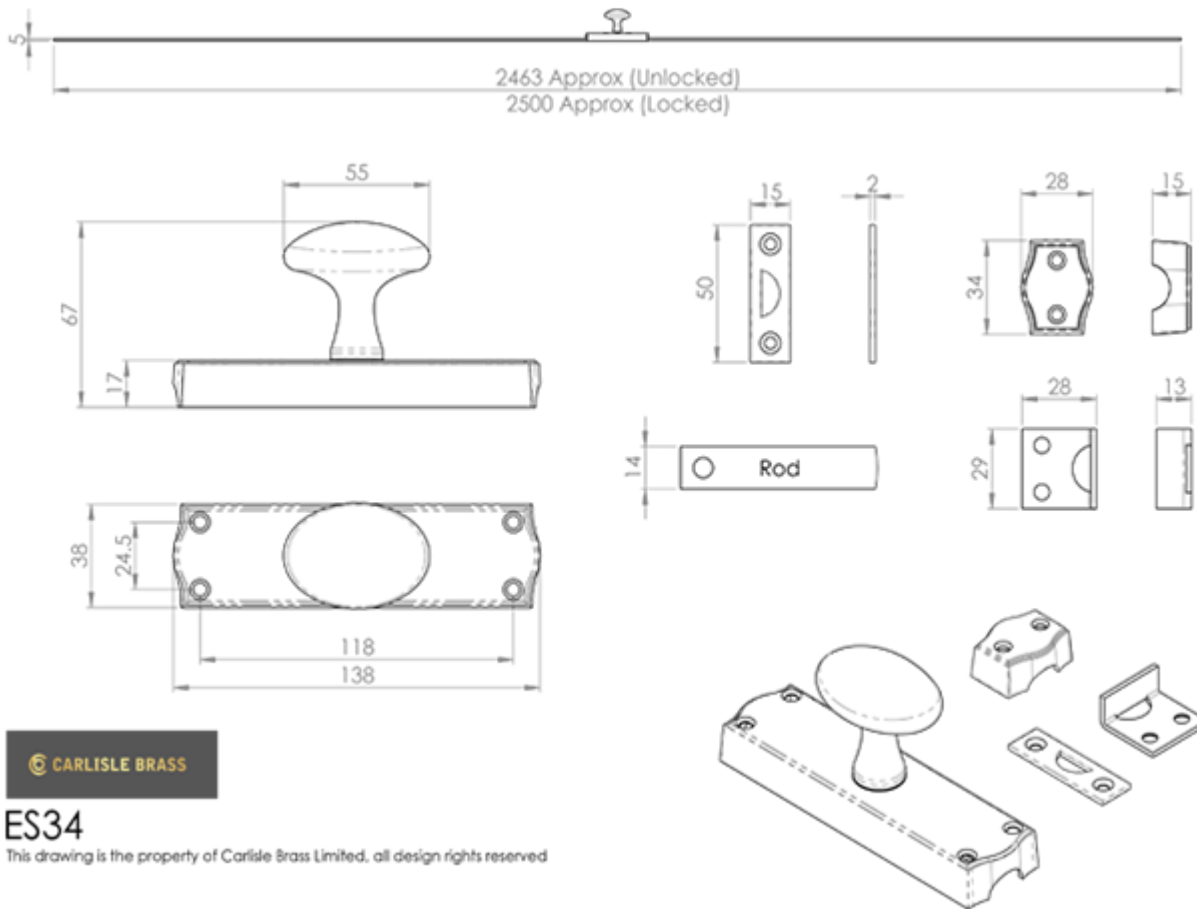

Espagnolette Bolt - Oval Knob Set

Product Images

Description

Oval knob style handle espagnolette bolt used for securing a door top and bottom by simply turning the handle. They are used on French doors and have

a strong visual presence being surface mounted and provide additional security. To suit inward and outward opening doors, comes with 2 x 1.2m Rods and Mortice Keepers to suit a variety of applications. Comes with a 10 year mechanical guarantee. Suitable for domestic use. Available in different finishes.

Technical Details

Specification

Additional Information

Short Description	Oval Knob Espagnolette Bolt Set
SKU	ES34 Range
Brands	Carlisle Brass
Technical	4
Line Drawings	ES34.pdf
Fitting	ES34 Fitting.pdf

Product Options