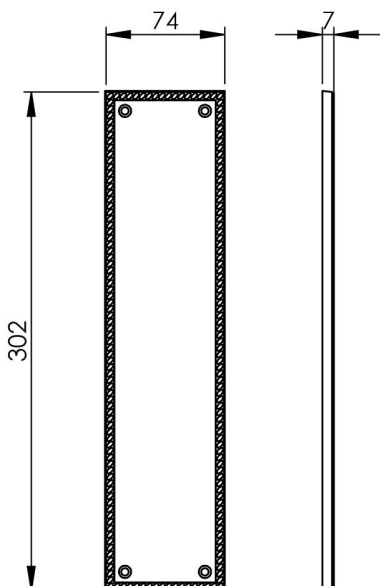

## Georgian Finger Plate

FG10

Georgian finger plate with the traditional rope design around the outer perimeter of this elegant push plate. Suitable for domestic and commercial use.