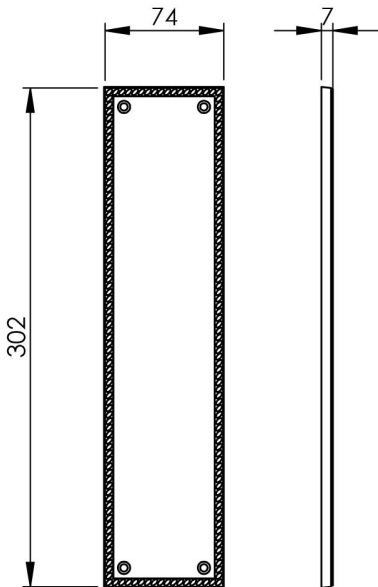

Georgian Finger Plate

FG10

Georgian finger plate with the traditional rope design around the outer perimeter of this elegant push plate. Suitable for domestic and commercial use.