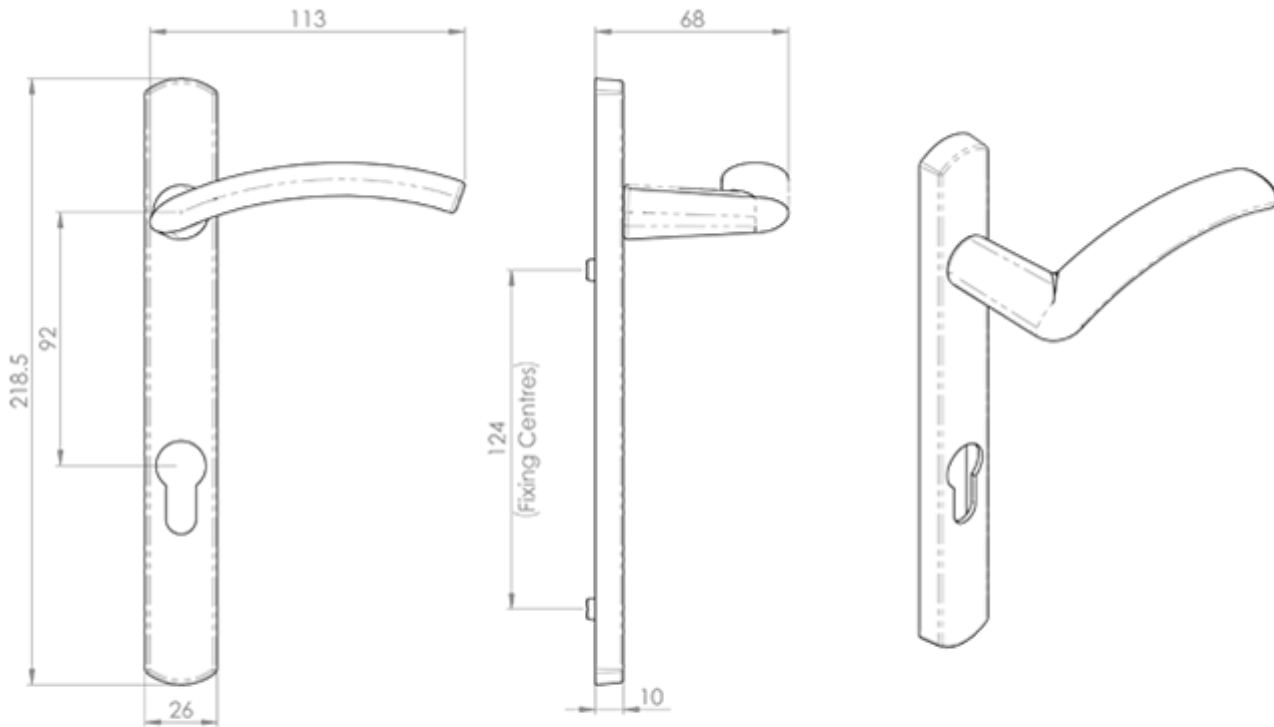

Serozzetta Verde Lever on Narrow Plate

Product Images

Description

Lever on a Euro lock narrow backplate. A robust curved lever. It has a Euro profile keyhole 92mm c/c and operates a multipoint lock. In Right or Left Hand options. This handle is handed depending on which side the door is hinged and whether inward or outward opening. The right or left option will need to be specified when ordering. Comes with a 10 year mechanical guarantee. Suitable for domestic and commercial use.

Technical Details

SZS03NP92

This drawing is the property of Carlsle Brass Limited, all design rights reserved

Specification

Additional Information

SKU	SZS03NP
Brands	Serozzetta
Technical	4
Line Drawings	SZS03NP92.pdf
3D Animation	SZS03NP92RHCP/SZS03NP92RHCP.html

Product Options

Finishes:	Polished Chrome
	Satin Chrome
Options:	Left hand
	Right Hand
	Left Hand
Sizes:	220mm x 26mm Backplate, 92mm Centre, 123.5mm Fixing Centres
	220mm x 26mm Backplate, 92mm Centres, 123.5mm Fixing Centres